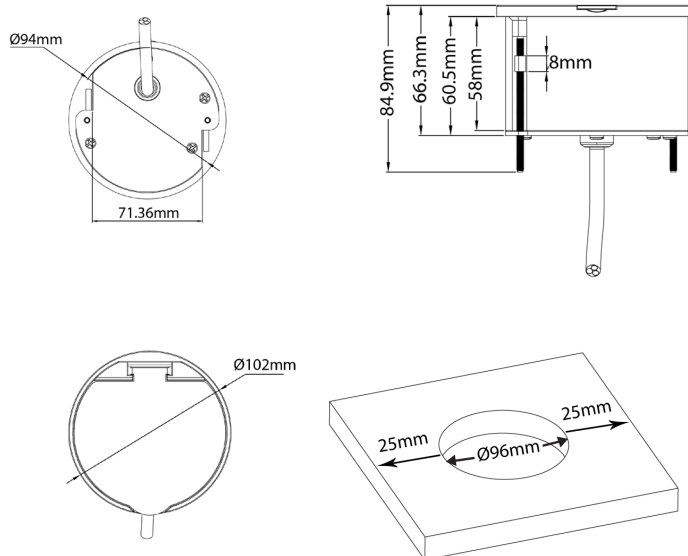

SensioPower R Recessed Power Socket & USB

Specification:

- Voltage:** 220-240V
- Cable Length:** 1.5m with 13A plug attached
- Finish:** Stainless Steel
- Length:** 85mm
- Width:** 102mm
- Cut out size:** 96mm

Please note: if charging a Smart device with a high mA requirement, please only charge one item at any one time.

Dimensions: (mm)

Key Selling Points:

- The perfect discreet single socket power solution, perfect if you have minimal void space available below the worktop.
- Two USB ports for mobile phone & iPod charging .
- Stainless steel finish top for a high quality finish.
- Alternatively use this product in the side panel of an island.
- The lip of the product which sits on top of the work surface is only 5mm - neat finish.
- The depth of the steel lid itself is only 1mm.
- The hinged lid is magnetised and simply lifts up. The lid will remain upright until closed if mounted in a worktop.
- Illuminated red power icon provides a means of indicating whether there is power being supplied to the product.
- Suitable for use in kitchens, bedrooms or home office.