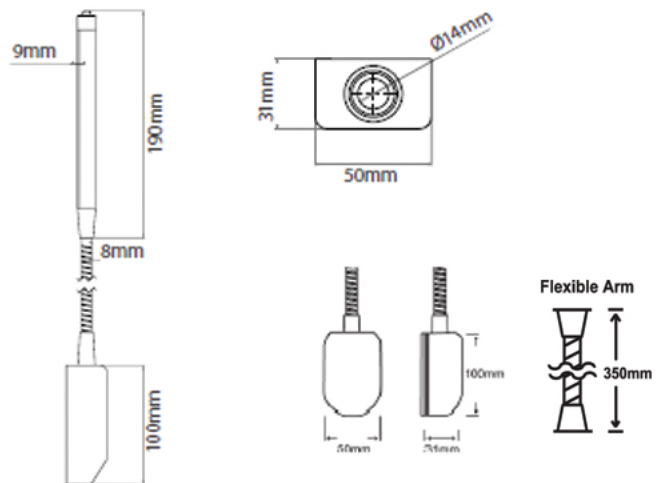

FLECTO LED Reading Light

Specification:

Wattage: 1.6W
Kelvin: Cool White (5000K)
Beam Angle: 140°
Finish: Aluminium
LED Qty: 9
Lumens: 32 lm
Cable Length: 1.5m

Product code:

SE20131C0 - Flecto LED Reading Light - Cool White - Pack of 1
 SE20131C2 - Flecto LED Reading Light - Cool White - Pack of 2

Dimensions: (mm/inches)

sensio[®]
 furniture lighting solutions

Key Selling Points:

- The long head of the lamp and 140 degree beam angle allows for greater dispersion of the light.
- Built-in driver for ultimate ease of installation.
- The 350mm flexible arm makes it simple to adjust the position of the light.
- The fitting has a small push switch on the end of the light head, making it simple to switch the light on/off as required.
- Extremely low energy consumption. Each fitting runs at only 1.6W.
- Quick and simple to install. Either hard-wire or connect to a 3-pin plug top and connect directly to the mains supply with no need for an external driver.