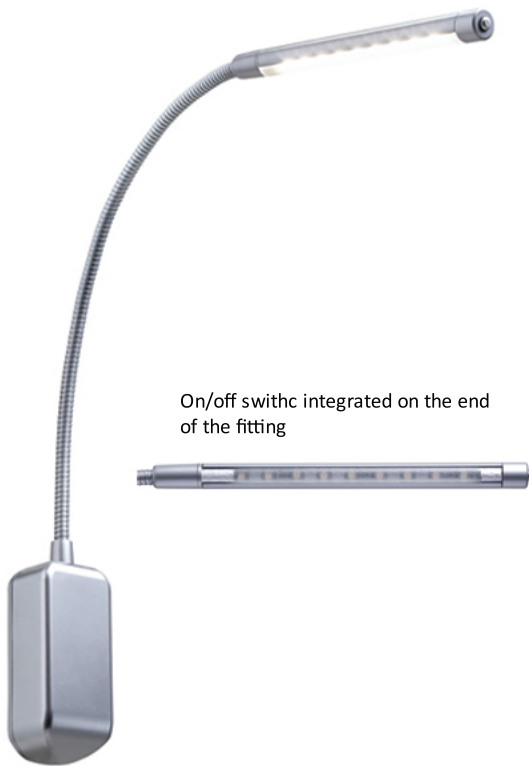

FLECTO LED Reading Light

Specification:

Wattage: 1.6W
Kelvin: Cool White (5000K)
Beam Angle: 140°
Finish: Aluminium
LED Qty: 9
Lumens: 32 lm
Cable Length: 1.5m

Product code:

SE20131C0 - Flecto LED Reading Light - Cool White - Pack of 1
 SE20131C2 - Flecto LED Reading Light - Cool White - Pack of 2

Dimensions: (mm/inches)

sensio[®]
 furniture lighting solutions

Key Selling Points:

- The long head of the lamp and 140 degree beam angle allows for greater dispersion of the light.
- Built-in driver for ultimate ease of installation.
- The 350mm flexible arm makes it simple to adjust the position of the light.
- The fitting has a small push switch on the end of the light head, making it simple to switch the light on/off as required.
- Extremely low energy consumption. Each fitting runs at only 1.6W.
- Quick and simple to install. Either hard-wire or connect to a 3-pin plug top and connect directly to the mains supply with no need for an external driver.