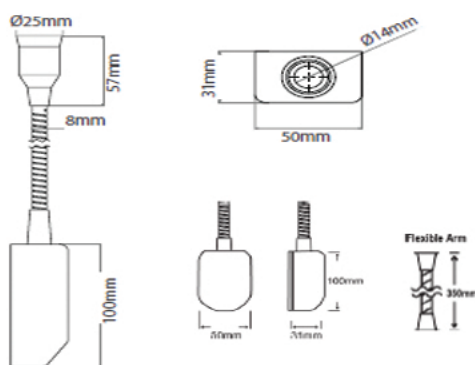

OPUS LED Reading Light

Specification:

Wattage: 1.7W
Kelvin: Cool White (5000K)
Beam Angle: 10°
Finish: Aluminium
LED Qty: 1
Lumens: 66 lm
Cable Length: 1.5m

Product code:

SE20121C0 - Opus LED Reading Light - Cool White - Pack of 1
 SE20121C1 - Opus LED Reading Light - Cool White - Pack of 2

Dimensions: (mm/inches)

Key Selling Points:

- The brightest of the Sensio reading light range; high powered LED.
- Built-in driver for ultimate ease of installation.
- The 350mm flexible arm makes it simple to adjust the position of the light.
- The fitting has a small push switch on the top of the light head, making it simple to switch the light on/off as required.
- Low energy consumption. Each fitting runs at only 1.7W.
- The 10 degree beam angle means the light source is very direct.
- The small size of the light head makes for a discreet, powerful task light.
- Quick and simple to install. Either hard-wire or connect to a 3-pin plug top and connect directly to the mains supply - no need for an external driver.