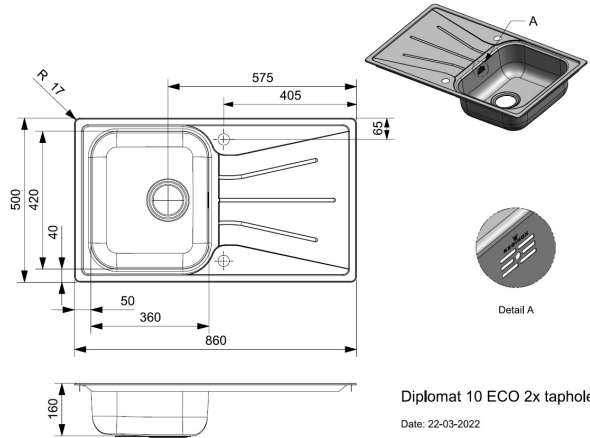

DIPLOMAT 10 ECO SV

Diplomat 10 ECO 2x taphole

Date: 22-03-2022

ADDITIONAL INFORMATION

Article name   DIPLOMAT 10 ECO SV

Versiedatum: 24-02-2025

THE CROWN FOR
YOUR KITCHEN