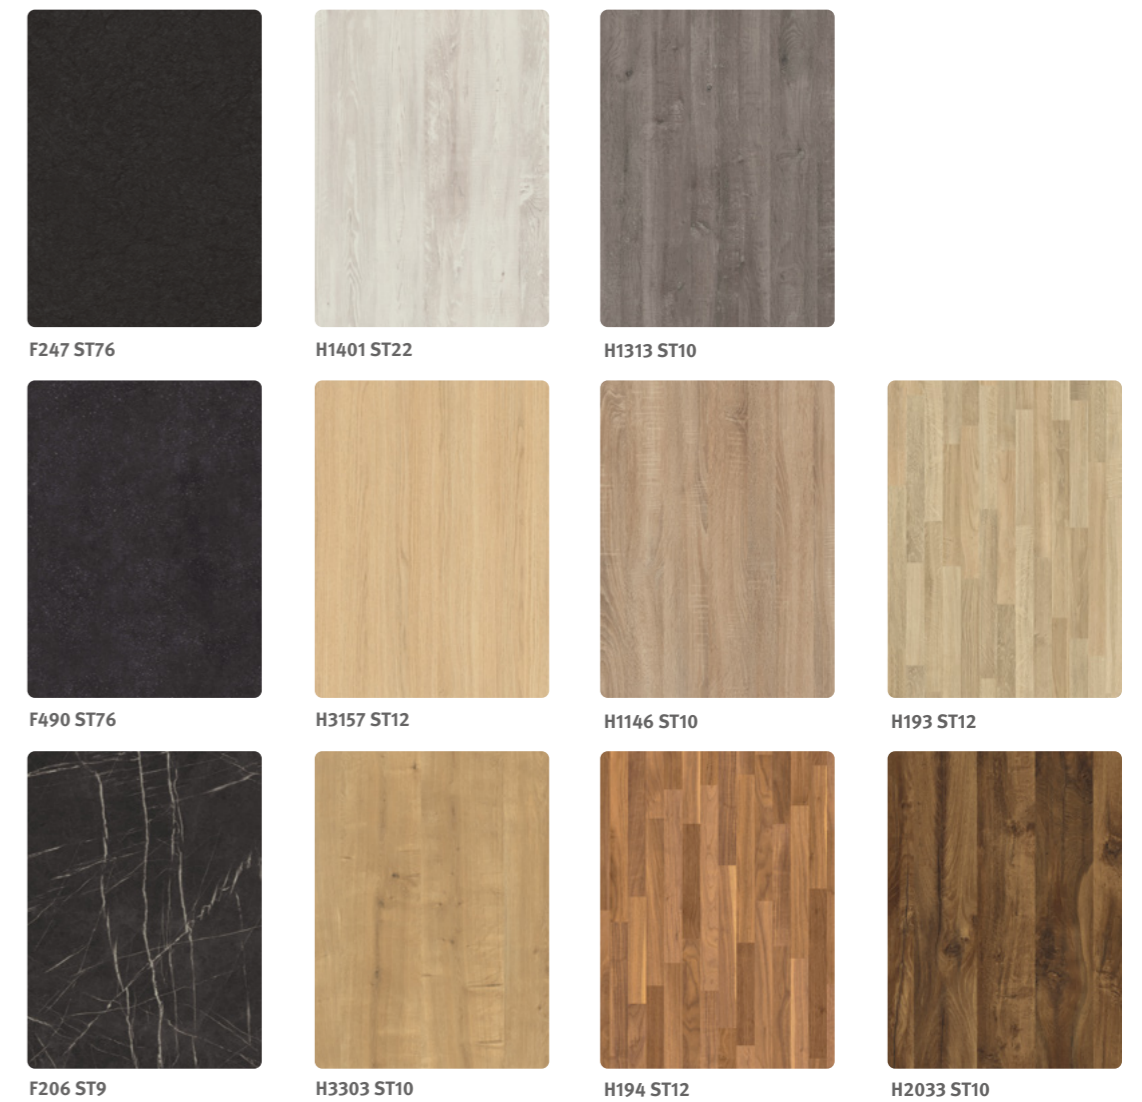

38 mm Postformed Worktops

23 wood, marble and stone reproductions in a 38 mm thickness. Engineered with a seamless laminate coating that wraps around the curved front edge and underneath the worktop.

For more information visit to.egger.link/38mmpostformed

*Also available as 25 mm Square Edged