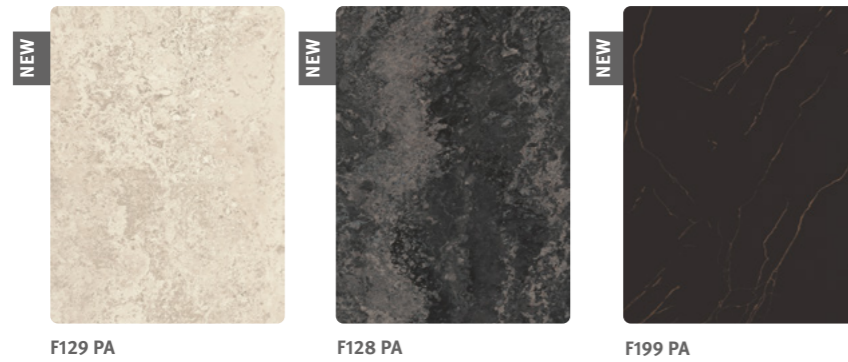

PerfectSense Ambiance Square Edged Worktops

20 mm EGGER PerfectSense Ambiance Square Edged Worktops feature a synchronised textured lacquered surface. The luxurious matt-gloss effect is perfectly matched to the marble or granite decor.

For more information visit to.egger.link/ambiance-worktops