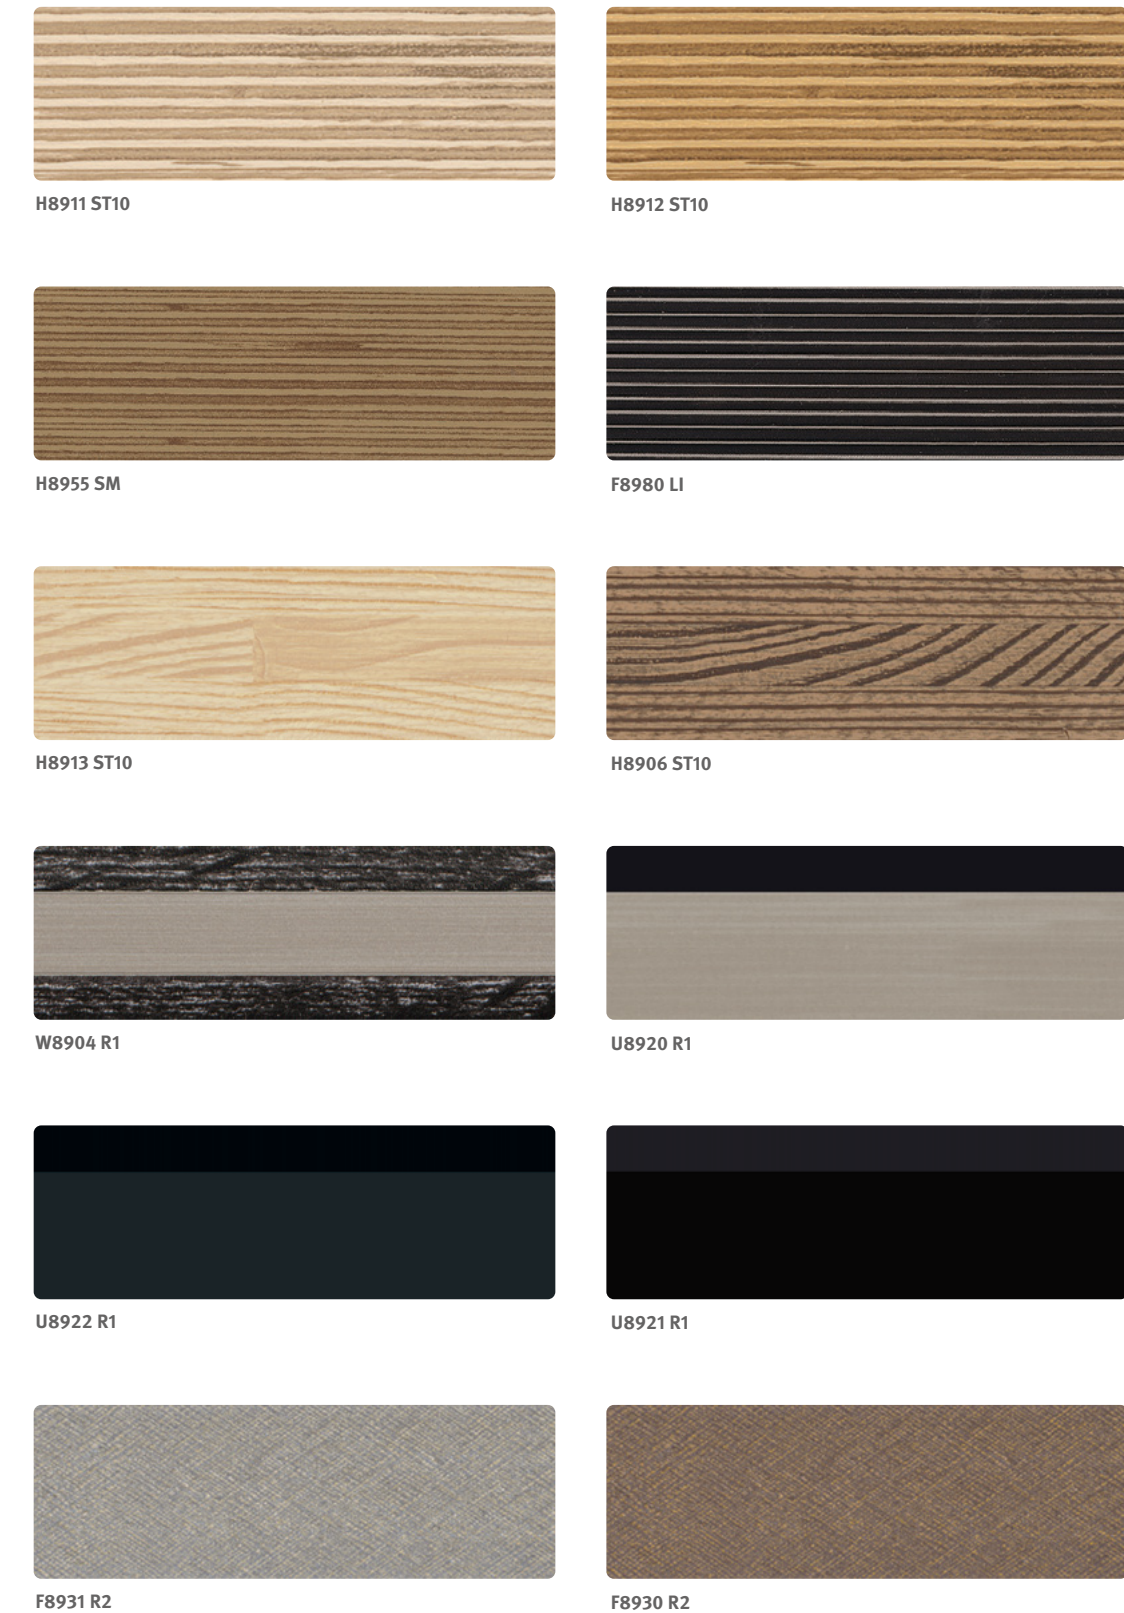

W1101 ST9

W1001 ST9

U9631 ST9

W1101 PM

W1001 PG

U9991 PM

Accent Edging

ABS and PMMA Accent Edging complements or contrasts with the surface decor, creating a high-value finish with minimal effort.