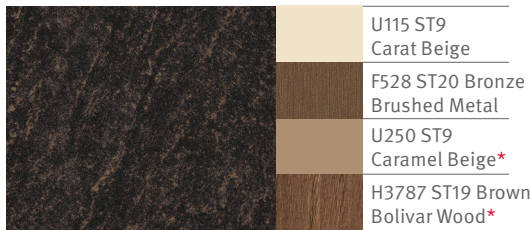

F237 ST76
Cupria Slate