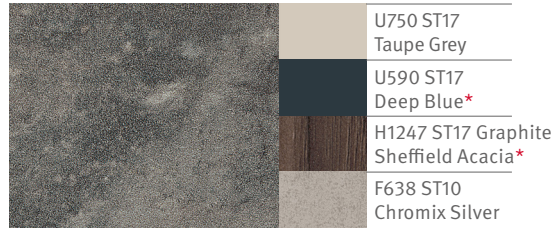

F032 ST78
Grey Cascia Granite

F121 ST87
Anthracite Metal Rock