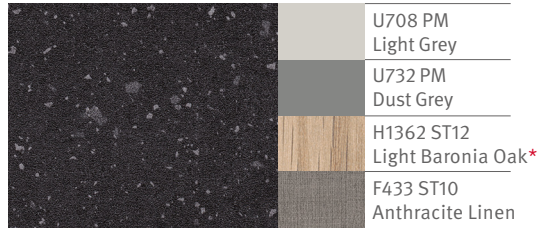

38mm Postformed Worktops

F490 ST76
Black Sparkle Grain