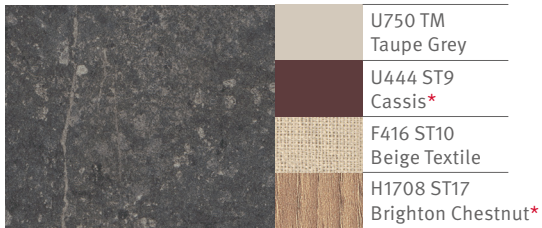

# 25 mm Square Edged Worktops

**F812 ST9**  
White Levanto Marble

**F076 ST75**  
Grey Braganza Granite

**F237 ST76**  
Cupria Slate

**F244 ST76**  
Anthracite Candela Marble

**F676 ST75**  
Sand Calvia Stone