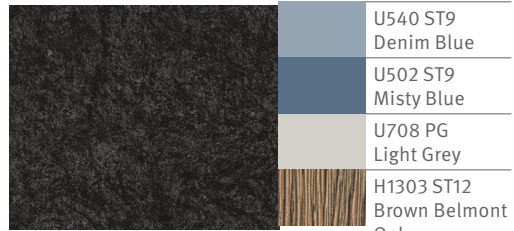

F247 ST76
Anthracite Mountain Basalt