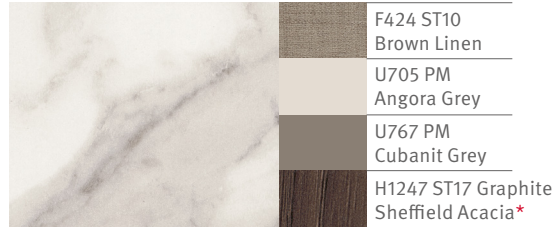

# 25 mm Square Edged Worktops

**F812 ST9**  
White Levanto Marble

**F076 ST75**  
Grey Braganza Granite

**F237 ST76**  
Cupria Slate

**F244 ST76**  
Anthracite Candela Marble

**F676 ST75**  
Sand Calvia Stone