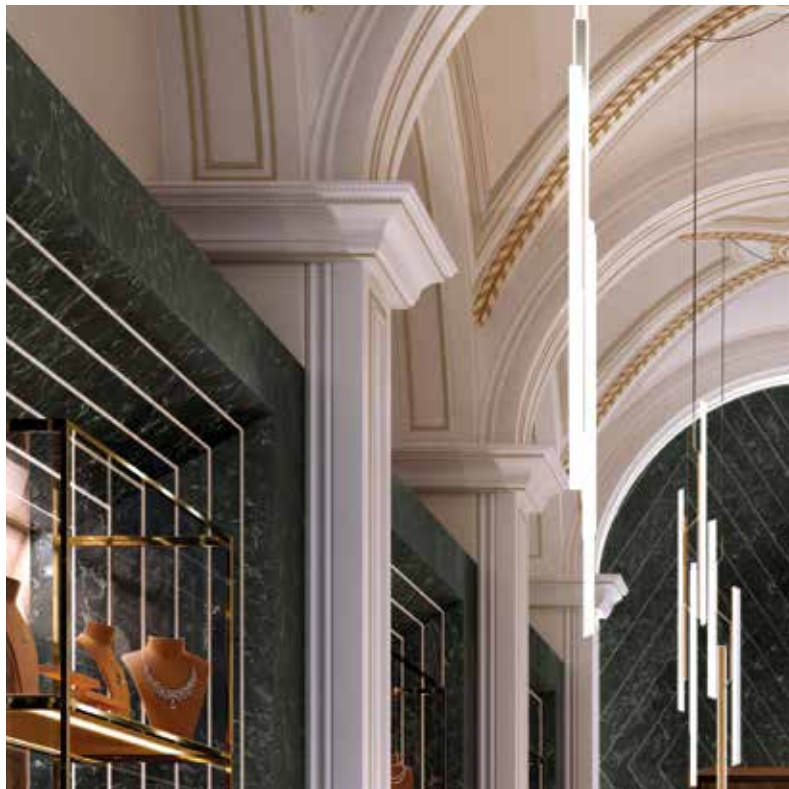

Decors featured:
Staircase and back of tall jewelry displays - **K363 PW Natural Aurora Elm**
Tall jewelry stand surrounds and jewelry table legs - **K370 SM Noir Deluxe**
Back wall - **K370 SM Noir Deluxe**
Jewelry tables - **K364 PW Stone Aurora Elm**
Walls - **K349 PH Silk Flow**