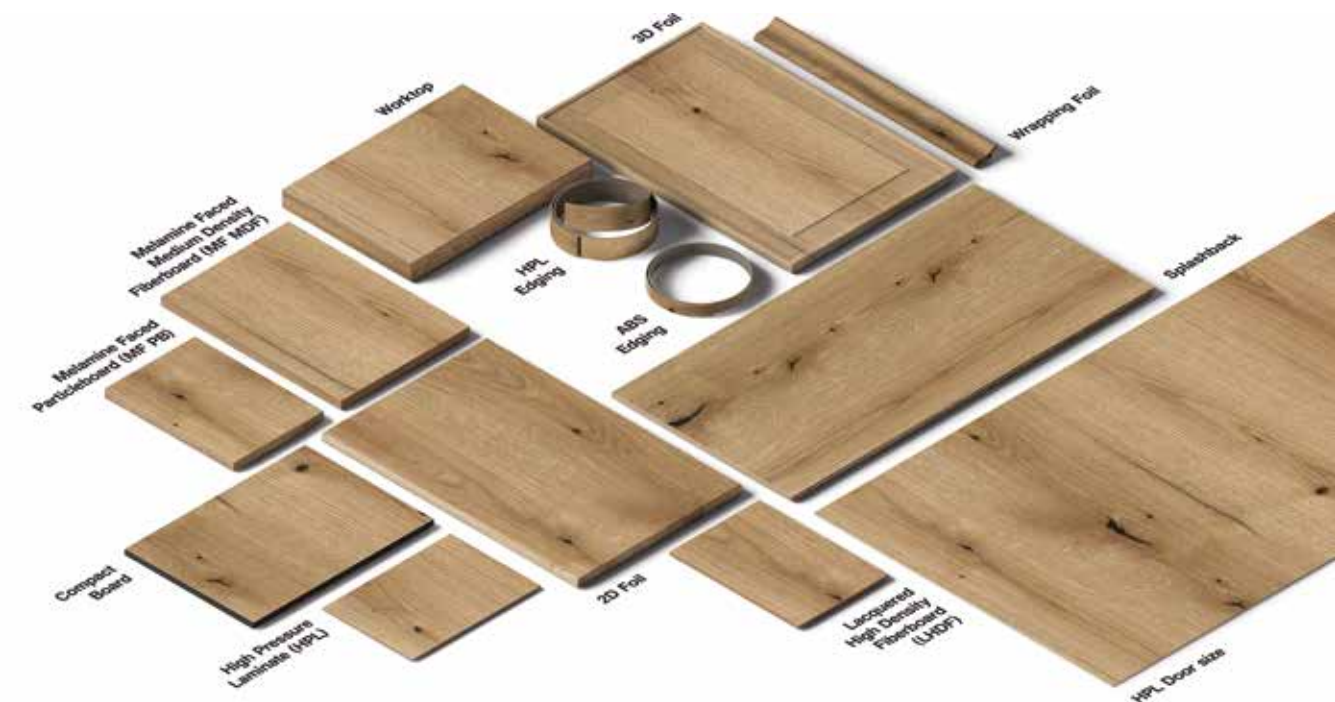

COMPACT INTERIOR
Compact Boards are high-pressure structural laminates consisting of multiple core layers with a decorative resin-impregnated paper. Their durability, structural strength and moisture resistance make them ideal for interior and commercial applications subject to high impact and moisture, as well as for use in heavy duty areas.

METAL BOARDS
Metal Boards are produced based on Kronospan MDF, one-sided coated with real aluminum sheet, with scrub resistant quality and protective foil.

FINISH FOIL
Special paper, colored or printed on, with a lacquer-coated surface.

2D FOIL
2D Foil is PVC film suitable for different processing technologies such as profile wrapping, flat laminating and folding.

3D FOIL
3D Foil is high-quality thermoplastic laminate that can be processed on any common thermoforming press.

Integrated solution

Although we develop our designs exclusively we always ensure that our products are complementary. So whatever the project – whether it's planning, designing or furnishing – our products all work well together, giving architects, designers and craftsmen the freedom and flexibility to really express their creativity.