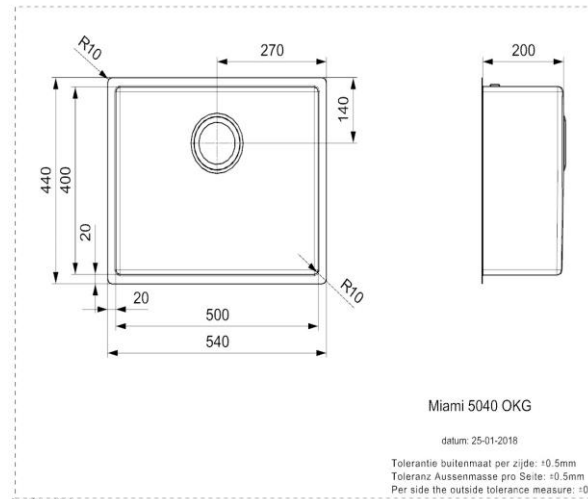

Product Specification Sheet

UK Product Code

MIAMI50X40 COPPER/ MIAMI50X40 GOLD / MIAMI50X40 GUN METAL

Cross Reference Code

R30738/R30745/R30721

Specification

Description	Miami 50x50 sink (10mm radius)
Colour	STAINLESS STEEL
Finish	POLISHED
No. Of Bowls	1
Welded or Pressed	PRESSED
Gauge of Steel	0.9
Fitting Methods	INSET, INTEGRATED & UNDERMOUNT
Handing Options	N/A
Waste Kit Included	YES
Clips & Seals Included	INSET
Waste Specifications	90mm BSW
Overflow	YES
Tap Hole Cover	N/A
Tap Hole Size	35MM
Warranty	10 YEARS