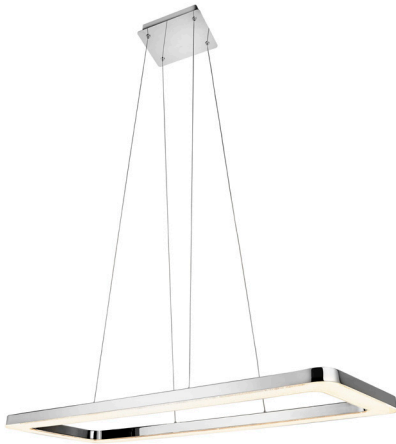

Bellatrix Crushed Crystal Pendant Light

Specification:

Finish: Chrome
Wattage: 33.12W
Luminous Efficacy: 60 lm/W
Voltage: 220 - 240V
LED Qty: 972
LED Lifespan: 30,000 hours
Cable Length: 1.2m
Kelvin: Warm White (3000k)
Lumens: 2000 lm
Beam Angle: N/A
IP Rating: IP44

Product Code:

SE32001W0 - Bellatrix Crushed Crystal Pendant Light

Dimensions:

Key Selling Points:

- This amazing pendant features a polished chrome finish with a beautiful crystal layer at the bottom of the fitting.
- The pendant has 972 integrated LEDs that bounce light off the crystals to create a stunning sparkling light effect whilst providing superbly bright illumination.
- This pendant is dimmable so you can adjust the brightness as required.
- The 1.2m cable is adjustable so you can tailor the piece to fit your ceiling height.
- The pendant is also great for use in bedrooms, above kitchen islands or dining tables and in hallways.
- With an IP44 rating, this pendant is also suitable for use in the bathroom.