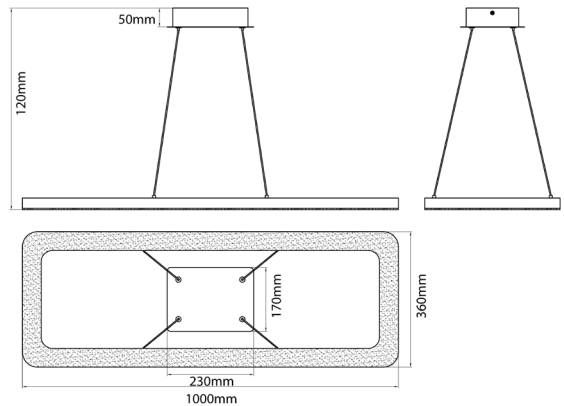

Bellatrix Crushed Crystal Pendant Light

Specification:

Finish: Chrome
Wattage: 33.12W
Luminous Efficacy: 60 lm/W
Voltage: 220 - 240V
LED Qty: 972
LED Lifespan: 30,000 hours
Cable Length: 1.2m
Kelvin: Warm White (3000k)
Lumens: 2000 lm
Beam Angle: N/A
IP Rating: IP44

Product Code:

SE32001W0 - Bellatrix Crushed Crystal Pendant Light

Dimensions:

Key Selling Points:

- This amazing pendant features a polished chrome finish with a beautiful crystal layer at the bottom of the fitting.
- The pendant has 972 integrated LEDs that bounce light off the crystals to create a stunning sparkling light effect whilst providing superbly bright illumination.
- This pendant is dimmable so you can adjust the brightness as required.
- The 1.2m cable is adjustable so you can tailor the piece to fit your ceiling height.
- The pendant is also great for use in bedrooms, above kitchen islands or dining tables and in hallways.
- With an IP44 rating, this pendant is also suitable for use in the bathroom.