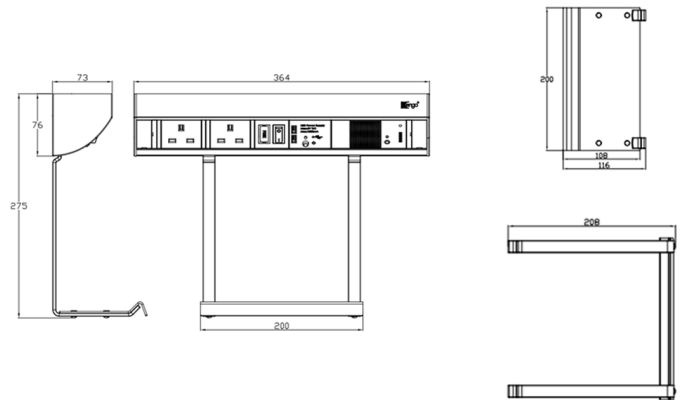

### Specification:

Voltage: 220-240V  
 Cable Length: 2.5m with 13A plug attached  
 Finish: Aluminium  
 IP Rating: IP54 rated  
 Length: 364mm  
 Width: 73mm  
 Depth: 76mm  
 Hanging Rail length: 275mm  
 Hanging Rail width: 200mm

Two USB ports integrated (maximum allowance 2100mA)  
 Two 13A BS power sockets  
 Illuminated neon green on/off switch and USB switch

### Dimensions: