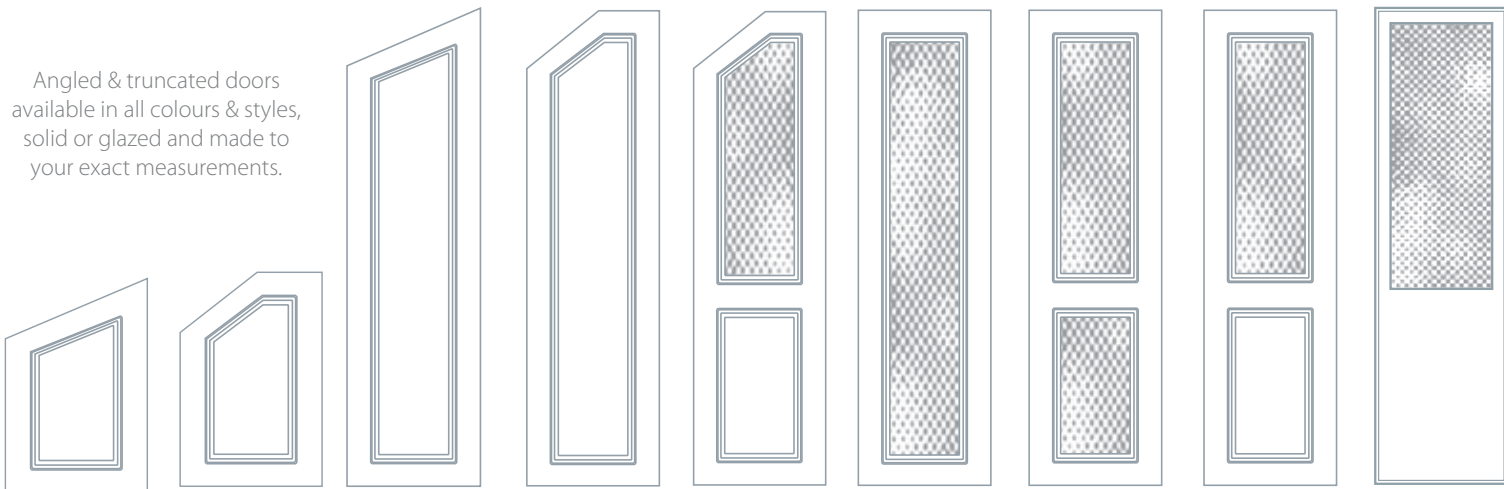

Angled & truncated doors available in all colours & styles, solid or glazed and made to your exact measurements.