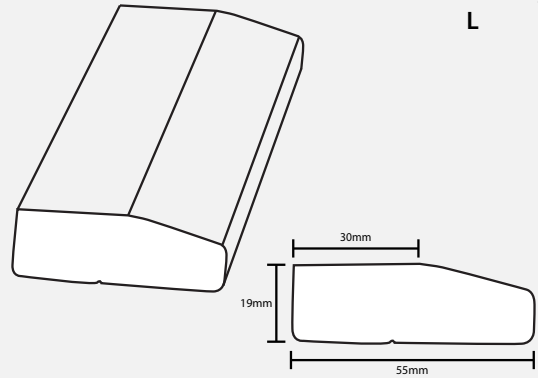

Bullnose Cornice

All Moulding Product Codes Starting **SBC**

Pelmet

All Moulding Product Codes Starting **L**

Cornice

All Moulding Product Codes Starting **C**

Square Edged Moulding

All Moulding Product Codes Starting **CSQ**

Round Bullnose Cornice

All Moulding Product Codes Starting **RBC**

Aspects Moulding

All Moulding Product Codes Starting **DUOC**

Dual Purpose Cornice

All Moulding Product Codes Starting **DP**