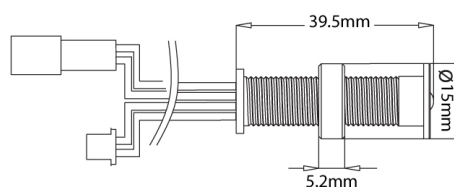

Specto

LED Round Plinth Light

Specification:

Wattage: 0.16W per fitting

Kelvin: Cool White (5500K)
Warm White (3000k)

Beam Angle: 90 degrees

Finish: Chrome

Lamp Life: 9 years

Cable Length: 2m

Lumens: 8 lm

Product code:

SE15091C0 - Specto Round Plinth Light - Cool White

SE15091W0 - Specto Round Plinth Light - Warm White

SE15091C4 - Specto Round Plinth Light - 4 Pack - Cool White

SE15091W4 - Specto Round Plinth Light - 4 Pack - Warm White

SE15091C8 - Specto Round Plinth Light - 8 Pack - Cool White

SE15091W8 - Specto Round Plinth Light - 8 Pack - Warm White

Dimensions: (mm)

Key Selling Points:

- Available as pack, containing 4 or 8 fittings and 1 x 6W driver.
- Individual fittings also available should you wish to have more than 8 fittings run from a single driver.
- IP65 rated (protected against water ingress).
- 15mm fittings - very discreet.
- The fittings daisy chain together for simple installation.
- Cut out size: 10mm.
- Chrome surround with an individual LED per fitting.
- Compatible with Sensio 24V switches and dimmers.
- The driver in the packs (SE40553) has a maximum allowance of 6W - max. of 37 fittings run from one driver.