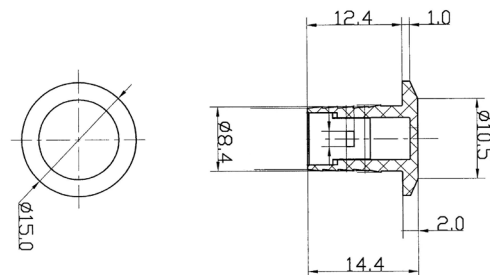

Puro

LED Round Plinth Light

Specification:

Wattage: 0.24W per fitting
Kelvin: Cool White (5500K)
 Warm White (3000k)
Beam Angle: 90 degrees
Finish: Transparent PC
Lamp Life: 9 years
Cable Length: 2m
Lumens: 10 lm

Dimensions: (mm)

Key Selling Points:

- Available as pack, containing 4 or 8 fittings and 1 x 6W driver.
- Individual fittings also available should you wish to have more than 8 fittings run from a single driver.
- The fitting itself is completely transparent - the perfect invisible dot plinth lighting solution.
- 15mm fittings - very discreet.
- The fittings daisy chain together for simple installation.
- 2 x 1m cables per fitting.
- Compatible with Sensio 24V switches and dimmers.
- The driver in the packs (SE40553) has a maximum allowance of 6W - max. of 25 fittings run from one driver.