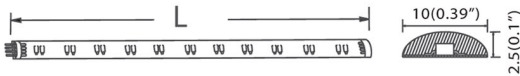

DUOFLEX

Dual Colour Flexible LED Strip Light

Dimensions (mm/inch):

Specification:

Wattage: 3.75W or 7.5W
Voltage: 24V ■
LED Qty: 72 or 144
Kelvin: 2700 - 5000K (CW & WW in the one strip)
Beam Angle: 120°
Life Span: 12.5 years
Lengths available: 1000mm or 2000mm
Lumens: 282Lm-300Lm
IP Rating: IP20
Dimmable: Yes, using the DuoFlex remote control

Product Codes:

SE10011D0 - 1000mm DuoFlex LED Flexible Strip Light
SE10021D0 - 2000mm DuoFlex LED Flexible Strip Light

Accessories:

SE10325 - 2.5m Driver Connection Cable
SE10327 - 50mm Corner Connector
SE10328 - 500mm Inter Connecting Cable