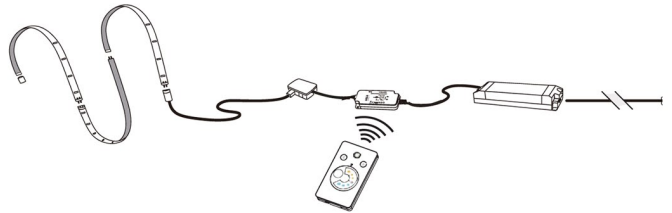

DUOFLEX

Dual Colour Flexible LED Strip Light

Dimensions (mm/inch):

Specification:

Wattage: 3.75W or 7.5W
Voltage: 24V ■
LED Qty: 72 or 144
Kelvin: 2700 - 5000K (CW & WW in the one strip)
Beam Angle: 120°
Life Span: 12.5 years
Lengths available: 1000mm or 2000mm
Lumens: 282Lm-300Lm
IP Rating: IP20
Dimmable: Yes, using the DuoFlex remote control

Product Codes:

SE10011D0 - 1000mm DuoFlex LED Flexible Strip Light
SE10021D0 - 2000mm DuoFlex LED Flexible Strip Light

Accessories:

SE10325 - 2.5m Driver Connection Cable
SE10327 - 50mm Corner Connector
SE10328 - 500mm Inter Connecting Cable

Requires:

SE1003000 - DuoFlex Remote Control
SE1004100 - DuoFlex Receiver
 ■ LED Driver

Starter Packs:

SE10053D1 (Inline Switch option):

Contains - 1 x 2m DuoFlex strip, 2 x driver cables, 1 x 30W driver & 1 x Inline switch

SE10073D1 (Remote Control option):

Contains - 1 x 2m DuoFlex strip, 2 x driver cables, 1 x 30W driver, 1 x DuoFlex Receiver & 1 x DuoFlex Remote Control

Wiring diagram (DuoFlex with the Remote control option):