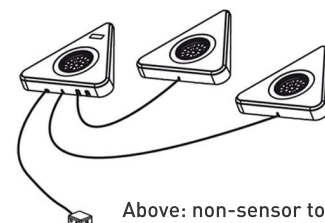

Product Codes:

SE9001HDCW - Novus HD LED Triangle Light - Cool White
 SE9001HDWW - Novus HD LED Triangle Light - Warm White
 SE9001HDCSW - Novus HD LED Triangle Light with Sensor - Cool White
 SE9001HDSWW - Novus HD LED Triangle Light with Sensor - Warm White

Installation:

Left: Swipe on/off function of the IR sensor. The sensor has a maximum detection range of 5 - 10cm.

Above: driver connection

Above: non-sensor to sensor hook up.

Key Selling Points:

- Slim profile design - great for contemporary kitchens
- Available with and without an integrated IR sensor. Link 2 non-sensor units inot a sensor unit for synchronised switching
- Low wattage of only 1.65W for low energy bills
- Better colour representation when compared to the Genus range
- The sensor illuminates red when switched off for visibility in the dark
- No light pollution - no IR/UV or Mercury