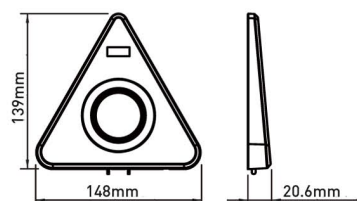

NOVUS HD LED Triangle Under Cabinet Light

Specification:

Wattage: 1.65W
Voltage: 24V ■
LED Qty: 24
Kelvin: Cool White (5000K)
 Warm White (3200K)
Lumen output: Cool White (85Lm)
 Warm White (80Lm)
Beam Angle: 60°
Life Span: 35,000 hours
Cable Length: 2.5m
Finish: Aluminium Effect
IP Rating: IP20
Dimmable: Yes with Sensio dimmers

Installation:

Left: Swipe on/off function of the IR sensor. The sensor has a maximum detection range of 5 - 10cm.

Above: driver connection

Above: non-sensor to sensor hook up.

Key Selling Points:

- Slim profile design - great for contemporary kitchens
- Available with and without an integrated IR sensor. Link 2 non-sensor units inot a sensor unit for synchronised switching
- Low wattage of only 1.65W for low energy bills
- Better colour representation when compared to the Genus range
- The sensor illuminates red when switched off for visibility in the dark
- No light pollution - no IR/UV or Mercury