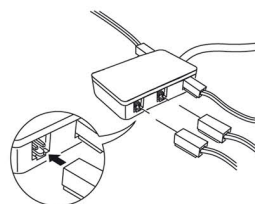

NOVUS HD LED Triangle Under Cabinet Light

Specification:

Wattage: 1.65W
Voltage: 24V ■
LED Qty: 24
Kelvin: Cool White (5000K)
 Warm White (3200K)
Lumen output: Cool White (85Lm)
 Warm White (80Lm)
Beam Angle: 60°
Life Span: 35,000 hours
Cable Length: 2.5m
Finish: Aluminium Effect
IP Rating: IP20
Dimmable: Yes with Sensio dimmers

Installation:

Left: Swipe on/off function of the IR sensor. The sensor has a maximum detection range of 5 - 10cm.

Above: driver connection

Above: non-sensor to sensor hook up.

Key Selling Points:

- Slim profile design - great for contemporary kitchens
- Available with and without an integrated IR sensor. Link 2 non-sensor units inot a sensor unit for synchronised switching
- Low wattage of only 1.65W for low energy bills
- Better colour representation when compared to the Genus range
- The sensor illuminates red when switched off for visibility in the dark
- No light pollution - no IR/UV or Mercury