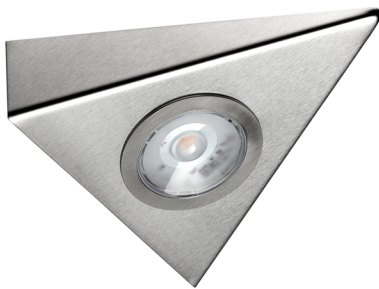

## COB LED Triangle Light

### Specification:

**Wattage:** 3W  
**Voltage:** 24V  
**Kelvin:** Cool White (5000k)  
           Warm White (3000k)  
**Beam angle:** 55°  
**Life span :** 15 years  
**Cable Length:** 1.5 metres  
**Finish :** Stainless Steel  
**IP Rating :** IP43 rated  
**Lumens:** Cool White (285lm)  
           **Warm White** (270lm)  
**Dimmable:** Yes, with Sensio dimmers

### Key Selling Points:

- Guaranteed to provide a higher light output than other like-for-like products currently on the market\*
- COB LED is a unique configuration of closely compacted LED's. It provides
- Enhanced efficiency, a higher light output and a more uniform appearance.
- Choose the triangle fitting to angle the light towards the front of the worktop.
- Despite the high output of this fitting, a low wattage of 3W is maintained.
- > IP43 rated - Protected against direct sprays or splashes of water