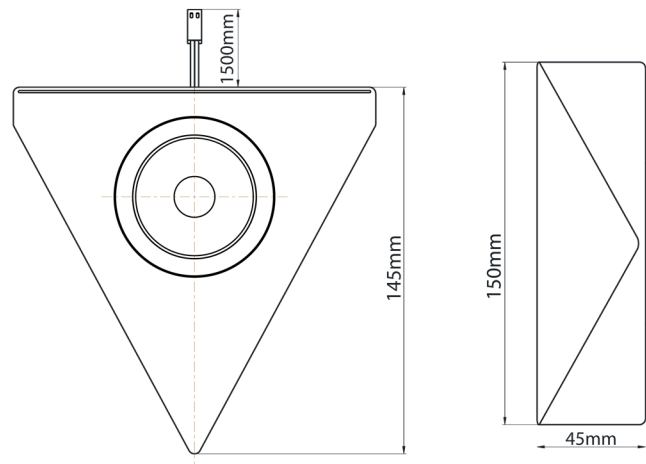

### Specification:

**Wattage:** 3W  
**Voltage:** 24V  
**Kelvin:** Cool White (5000k)  
           Warm White (3000k)  
**Beam angle:** 55°  
**Life span :** 15 years  
**Cable Length:** 1.5 metres  
**Finish :** Stainless Steel  
**IP Rating :** IP43 rated  
**Lumens:** Cool White (285lm)  
           **Warm White** (270lm)  
**Dimmable:** Yes, with Sensio dimmers

### Dimensions: