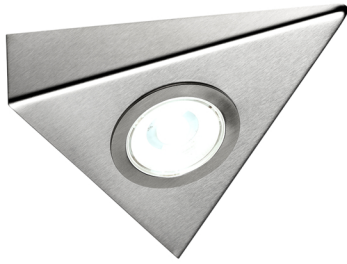

## COB LED Triangle Light

### Specification:

**Wattage:** 3W  
**Voltage:** 24V  
**Kelvin:** Cool White (5000k)  
           Warm White (3000k)  
**Beam angle:** 55°  
**Life span :** 15 years  
**Cable Length:** 1.5 metres  
**Finish :** Stainless Steel  
**IP Rating :** IP43 rated  
**Lumens:** Cool White (285lm)  
           **Warm White** (270lm)  
**Dimmable:** Yes, with Sensio dimmers

### Key Selling Points:

- Guaranteed to provide a higher light output than other like-for-like products currently on the market\*
- COB LED is a unique configuration of closely compacted LED's. It provides
- Enhanced efficiency, a higher light output and a more uniform appearance.
- Choose the triangle fitting to angle the light towards the front of the worktop.
- Despite the high output of this fitting, a low wattage of 3W is maintained.
- > IP43 rated - Protected against direct sprays or splashes of water