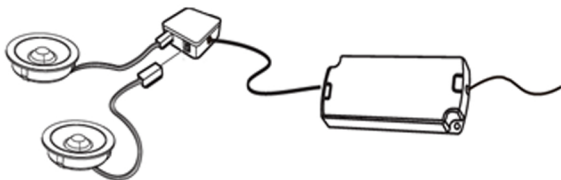

# COB LED Recess/Surface Light

**Specification:**

**Wattage:** 3W  
**Voltage:** 24V  
**Kelvin:** Cool White (5000k)  
           Warm White (3000k)  
**Beam angle:** 55°  
**Life span :** 13 years  
**Cable Length:** 1.5 metres  
**Finish :** Stainless Steel  
**IP Rating :** IP43 rated  
**Lumens:** Cool White (285lm)  
           **Warm White (270lm)**  
**Dimmable:** Yes, with Sensio dimmers

**Accessories:**

SE9009 - 2.5m Extension Cable

**Dimensions:**

Cut-out size: ø60mm

**Wiring Diagram:**

**Key Selling Points:**

- Guaranteed to provide a higher light output than other like-for-like products currently on the market\*
- COB LED is a unique configuration of closely compacted LED's. It provides
- Enhanced efficiency, a higher light output and a more uniform appearance.
- The fitting is supplied with the collar. Can be either surface or recess mounted.
- Despite the high output of this fitting, a low wattage of 3W is maintained.
- > IP43 rated - Protected against direct sprays or splashes of water