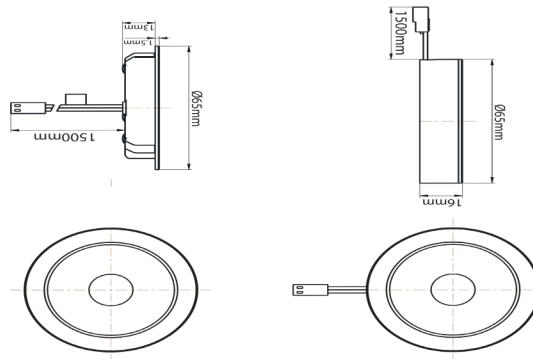

# COB LED Recess/Surface Light

**Specification:**

**Wattage:** 3W  
**Voltage:** 24V  
**Kelvin:** Cool White (5000k)  
           Warm White (3000k)  
**Beam angle:** 55°  
**Life span :** 13 years  
**Cable Length:** 1.5 metres  
**Finish :** Stainless Steel  
**IP Rating :** IP43 rated  
**Lumens:** Cool White (285lm)  
           **Warm White (270lm)**  
**Dimmable:** Yes, with Sensio dimmers

**Product Codes:**

SE21290C0 - Venus COB LED Recess/Surface Light-Cool White  
 SE21290C2 - Venus COB LED Recess/Surface Light-Cool White - 2 Pack  
 SE21290C3 - Venus COB LED Recess/Surface Light-Cool White- 3 Pack  
 SE21290W0 - Venus COB LED Recess/Surface Light-Warm White  
 SE21290W0 - Venus COB LED Recess/Surface Light- Warm White- 2 Pack  
 SE21290W0 - Venus COB LED Recess/Surface Light- Warm White- 3 Pack

**Accessories:**

SE9009 - 2.5m Extension Cable

**Dimensions:**

Cut-out size: ø60mm

**Wiring Diagram:**

**Key Selling Points:**

- Guaranteed to provide a higher light output than other like-for-like products currently on the market\*
- COB LED is a unique configuration of closely compacted LED's. It provides
- Enhanced efficiency, a higher light output and a more uniform appearance.
- The fitting is supplied with the collar. Can be either surface or recess mounted.
- Despite the high output of this fitting, a low wattage of 3W is maintained.
- > IP43 rated - Protected against direct sprays or splashes of water