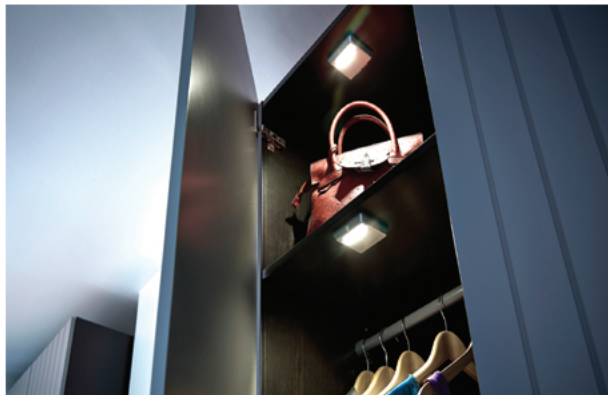

## Tilttable LED Wardrobe Light

### Dimensions: (mm/inches)

Mounting bracket included for installation

**sensio**<sup>®</sup>  
 furniture lighting solutions

### Key Selling Points:

- Contains a rechargeable Lithium-ion battery. No electrical installation.
- Cable free for simple installation. Anyone can install.
- Rechargeable via a pluggable USB charger.
- Contains a tilttable LED centre. Angle the light to the position you require.
- Has an integrated PIR sensor which automatically switches the light on when the wardrobe or cabinet door is opened.
- The charging time of this product is only 3 hours.
- This fitting is also great for use in kitchen cabinets or a pantry.
- The LED's in this fitting have a lifespan of 30,000 hours.
- This is the most discreet rechargeable solution – it has the slimmest profile