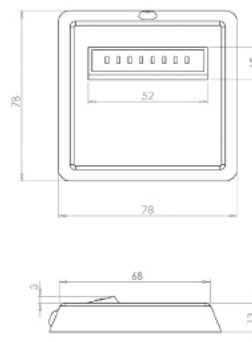

### Specification:

**Wattage:** 0.5W  
**Kelvin:** Cool White (4500K)  
**Beam Angle:** 80°  
**Finish:** Aluminium  
**LED Qty:** 8pcs  
**Lumens:** 57 lm  
**Rechargeable:** Yes

### Dimensions: (mm/inches)

Mounting bracket included for installation

**sensio**<sup>®</sup>  
 furniture lighting solutions