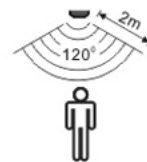

PIR sensor switch