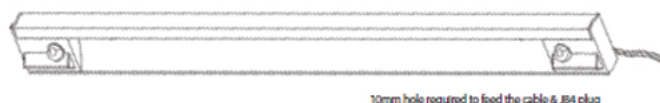

OPERIO Wardrobe Light

Specification:

Wattage: 2.2W
Voltage: 24V ■
LED Qty: 30
Kelvin: Cool White (4500K)
Beam Angle: 45°
Cable Length: 2m
Finish: Aluminium
Lumens: 100lm

Product code:

SE20111C0 - Operio Wardrobe Light - Cool White

Accessories:

SE9009 - 2.5m extension cable

Driver:

SE40625 - 6W LED Driver with 4 Port JB4 Distributor

PIR sensor switch

Dimensions: (mm/inches)

Subject to technical changes

Key Selling Points:

- Contains 2 integrated PIR sensor switches, so the light will switch on no matter which side of the wardrobe is opened.
- The PIR has a detection range of 2m so the fitting can be placed in the centre of the wardrobe and will still detect the door opening.
- Surface mounted product for simple installation.
- The LED's in this fitting are concealed.
- The curved aspect of the fitting means the light is dispersed evenly and is directed back into the wardrobe/cabinet as required.
- The LED's in this fitting have a lifespan of 30,000 hours.
- High light output, low energy consumption.
- Each 400mm fitting runs at only 2.2W.