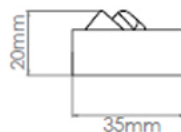

OPERIO Wardrobe Light

Specification:

Wattage: 2.2W
Voltage: 24V ■
LED Qty: 30
Kelvin: Cool White (4500K)
Beam Angle: 45°
Cable Length: 2m
Finish: Aluminium
Lumens: 100lm

Product code:

SE20111C0 - Operio Wardrobe Light - Cool White

Accessories:

SE9009 - 2.5m extension cable

Driver:

SE40625 - 6W LED Driver with 4 Port JB4 Distributor

PIR sensor switch

Dimensions: (mm/inches)

Subject to technical changes

Key Selling Points:

- Contains 2 integrated PIR sensor switches, so the light will switch on no matter which side of the wardrobe is opened.
- The PIR has a detection range of 2m so the fitting can be placed in the centre of the wardrobe and will still detect the door opening.
- Surface mounted product for simple installation.
- The LED's in this fitting are concealed.
- The curved aspect of the fitting means the light is dispersed evenly and is directed back into the wardrobe/cabinet as required.
- The LED's in this fitting have a lifespan of 30,000 hours.
- High light output, low energy consumption.
- Each 400mm fitting runs at only 2.2W.