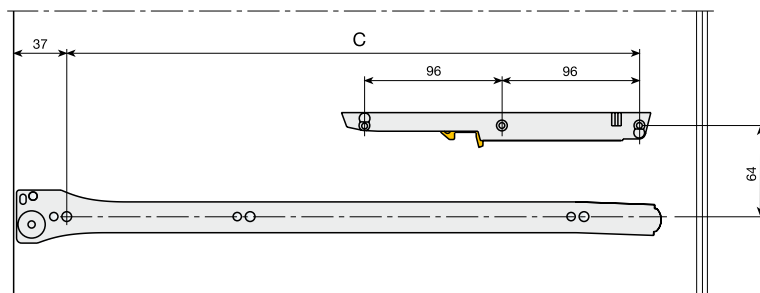

4 GACELA INDAMATIC INDEPENDENT

Indamatic set for GACELA roller runners

Grey	197.980.101	50
------	-------------	----

Each reference consists of one soft-close device and one pin.

Fixing bracket

INDAMATIC closing system

Assembly

Length drawer	B	C
250	108	192
300	140	224
350	204	288
400	268	352
450	300	384
500	364	448
550	396	480
600	460	544
700	556	640
800	652	736

Fixing method to the drawer

Fixing bracket adjustment