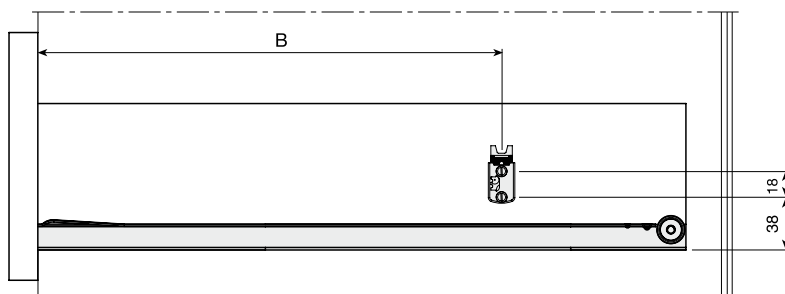

4 GACELA INDAMATIC INDEPENDENT

Indamatic set for GACELA roller runners

Grey	197.980.101	50
------	-------------	----

Each reference consists of one soft-close device and one pin.

Fixing bracket

INDAMATIC closing system

Assembly

Length drawer	B	C
250	108	192
300	140	224
350	204	288
400	268	352
450	300	384
500	364	448
550	396	480
600	460	544
700	556	640
800	652	736

Fixing method to the drawer

Fixing bracket adjustment