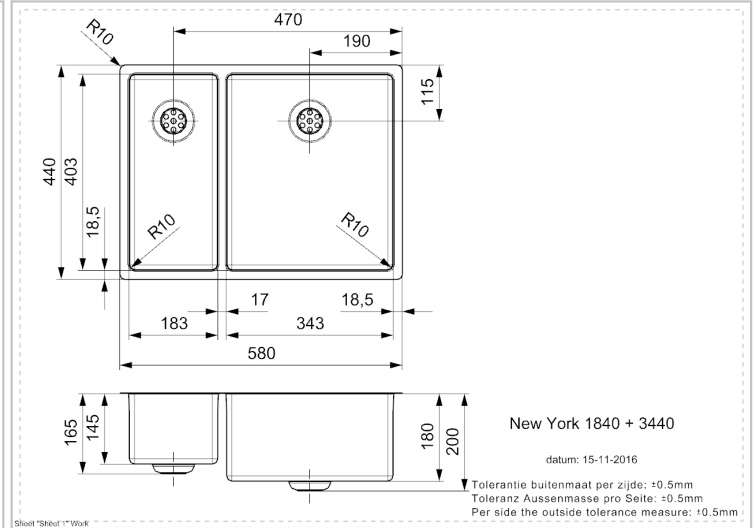

REGINOX

New York 18x40+34x40 Comfort

Additional Information

Depth	145 mm / 180 mm
SKU	R27844
Outlet	3.5" outlet
Cabinet	600 mm
Type sink	One and a half bowl
Size sink	183 x 403 / 343 x 403 mm
Installation method	Undermount, Integrated, Semi-integrated
Packaging	Box