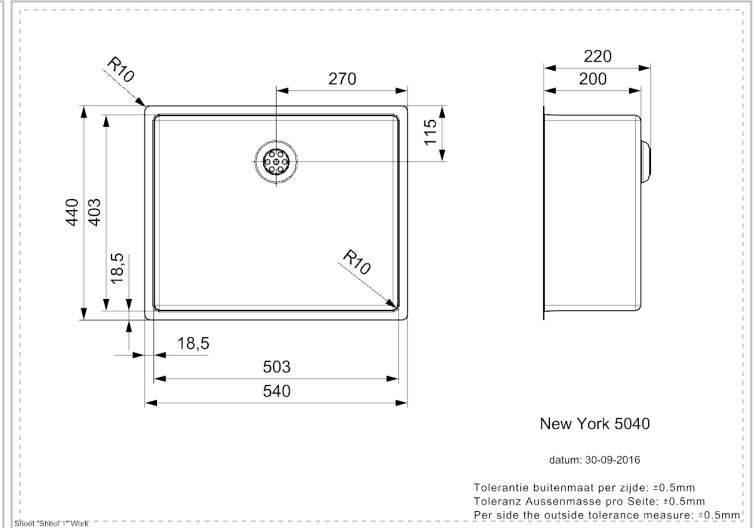

REGINOX

New York 50x40 Comfort

Additional Information

Depth	200 mm
SKU	R27646
Outlet	3.5" outlet
Cabinet	600 mm
Type sink	Square sinks
Size sink	503 x 403 mm
Total dimension	540x 440 mm
Installation method	Undermount, Integrated, Semi-integrated
Packaging	Box