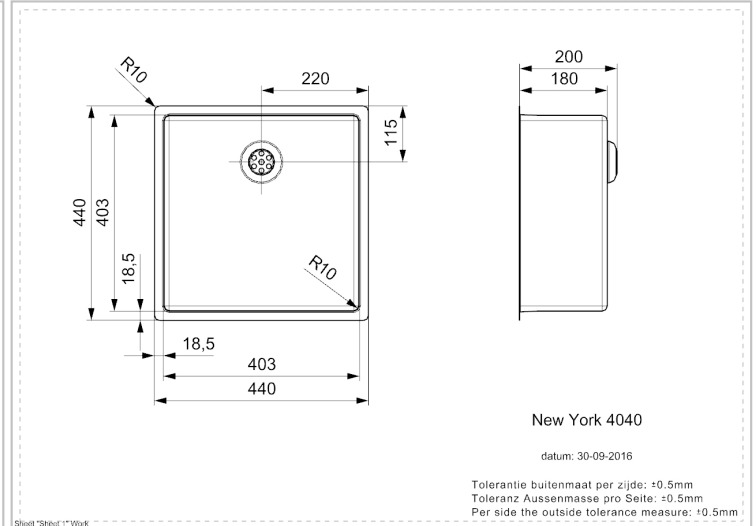

REGINOX

New York 40x40 Comfort

Additional Information

Depth	180 mm
SKU	R27639
Outlet	3.5" outlet
Cabinet	450 mm
Type sink	Square sinks
Size sink	403 x 403 mm
Total dimension	440 x 440 mm
Installation method	Undermount, Integrated, Semi-integrated
Packaging	Box