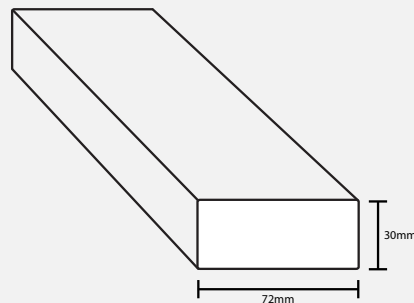

All Moulding Product Codes Starting **CSQ**

Round Bullnose Cornice

All Moulding Product Codes Starting **RBC**

— Vinyl Wrapped
- - - Bare MDF

3.0m Stocked Components

Aspects Moulding

All Moulding Product Codes Starting **DUOC**

Dual Purpose Cornice

All Moulding Product Codes Starting **DP**

— Vinyl Wrapped
- - - Bare MDF

3.0m Stocked Components

Rounded Pilaster Available in 2.4m Vinyl Wrapped Only

2.4m Manufactured Components

— Vinyl Wrapped
- - - Bare MDF