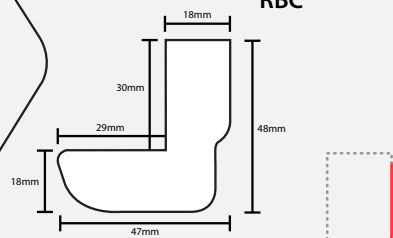

3.0m Stocked Components

2.4m Manufactured Components

Cornice

All Moulding Product Codes Starting **C**

— Vinyl Wrapped
- - - Bare MDF

3.0m Stocked Components

2.4m Manufactured Components

Square Edged Moulding

All Moulding Product Codes Starting **CSQ**

Round Bullnose Cornice

All Moulding Product Codes Starting **RBC**

— Vinyl Wrapped
- - - Bare MDF

3.0m Stocked Components

Aspects Moulding

All Moulding Product Codes Starting **DUOC**

Dual Purpose Cornice

All Moulding Product Codes Starting **DP**

— Vinyl Wrapped
- - - Bare MDF

3.0m Stocked Components

Rounded Pilaster Available in 2.4m Vinyl Wrapped Only

2.4m Manufactured Components

— Vinyl Wrapped
- - - Bare MDF