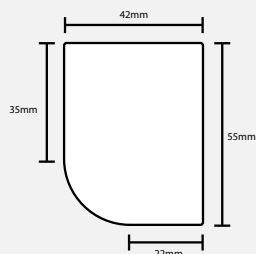

3.0m Stocked Components

2.4m Manufactured Components

Cornice

All Moulding Product Codes Starting **C**

— Vinyl Wrapped
- - - Bare MDF

3.0m Stocked Components

2.4m Manufactured Components

Square Edged Moulding

All Moulding Product Codes Starting **CSQ**

Round Bullnose Cornice

All Moulding Product Codes Starting **RBC**

— Vinyl Wrapped
- - - Bare MDF

3.0m Stocked Components

Aspects Moulding

All Moulding Product Codes Starting **DUOC**

Dual Purpose Cornice

All Moulding Product Codes Starting **DP**

— Vinyl Wrapped
- - - Bare MDF

3.0m Stocked Components

Rounded Pilaster Available in 2.4m Vinyl Wrapped Only

2.4m Manufactured Components

— Vinyl Wrapped
- - - Bare MDF