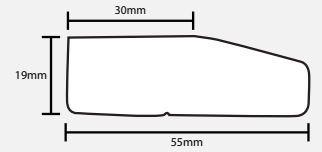

Bullnose Cornice

All Moulding Product Codes Starting **SBC**

— Vinyl Wrapped
- - - Bare MDF

3.0m Stocked Components

2.4m Manufactured Components

Pelmet

All Moulding Product Codes Starting **L**

— Vinyl Wrapped
- - - Bare MDF

3.0m Stocked Components

2.4m Manufactured Components

Cornice

All Moulding Product Codes Starting **C**

— Vinyl Wrapped
- - - Bare MDF

3.0m Stocked Components

2.4m Manufactured Components

Square Edged Moulding