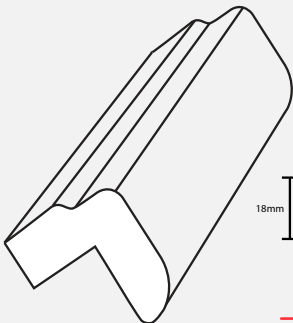

3.0m Stocked Components

2.4m Manufactured Components

Cornice

All Moulding Product Codes Starting **C**

— Vinyl Wrapped
- - - Bare MDF

3.0m Stocked Components

2.4m Manufactured Components

Square Edged Moulding

All Moulding Product Codes Starting **CSQ**

Round Bullnose Cornice

All Moulding Product Codes Starting **RBC**

— Vinyl Wrapped
- - - Bare MDF

3.0m Stocked Components

Aspects Moulding

All Moulding Product Codes Starting **DUOC**