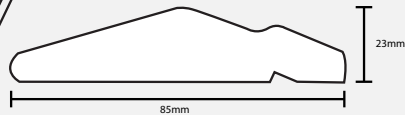

Bullnose Cornice

All Moulding Product Codes Starting **SBC**

— Vinyl Wrapped
- - - Bare MDF

3.0m Stocked Components

2.4m Manufactured Components

Pelmet

All Moulding Product Codes Starting **L**

— Vinyl Wrapped
- - - Bare MDF

3.0m Stocked Components

2.4m Manufactured Components

Cornice

All Moulding Product Codes Starting **C**

— Vinyl Wrapped
- - - Bare MDF

3.0m Stocked Components

2.4m Manufactured Components

Square Edged Moulding