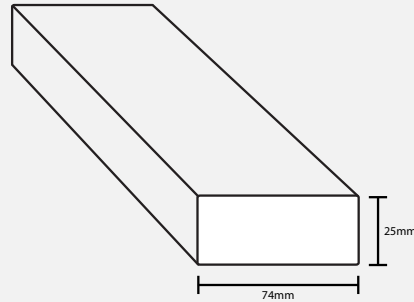

Bullnose Cornice

All Moulding Product Codes Starting **SBC**

— Vinyl Wrapped
- - - Bare MDF

3.0m Stocked Components

2.4m Manufactured Components

Pelmet

All Moulding Product Codes Starting **L**

— Vinyl Wrapped
- - - Bare MDF

3.0m Stocked Components

2.4m Manufactured Components

Cornice

All Moulding Product Codes Starting **C**

— Vinyl Wrapped
- - - Bare MDF

3.0m Stocked Components

2.4m Manufactured Components

Square Edged Moulding

All Moulding Product Codes Starting **CSQ**

Round Bullnose Cornice

All Moulding Product Codes Starting **RBC**

— Vinyl Wrapped
- - - Bare MDF

3.0m Stocked Components

Aspects Moulding

All Moulding Product Codes Starting **DUOC**