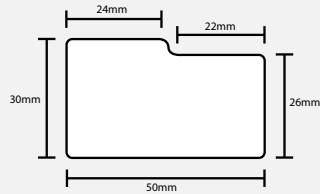

Bullnose Cornice

All Moulding Product Codes Starting **SBC**

— Vinyl Wrapped
- - - Bare MDF

3.0m Stocked Components

2.4m Manufactured Components

Pelmet

All Moulding Product Codes Starting **L**

— Vinyl Wrapped
- - - Bare MDF

3.0m Stocked Components

2.4m Manufactured Components

Cornice

All Moulding Product Codes Starting **C**

— Vinyl Wrapped
- - - Bare MDF

3.0m Stocked Components

2.4m Manufactured Components

Square Edged Moulding