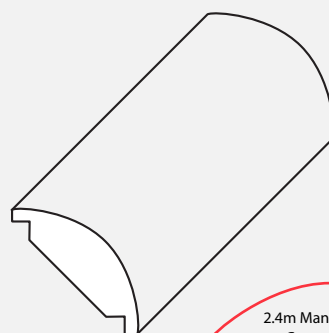

Dual Purpose Cornice

All Moulding Product Codes Starting **DP**

— Vinyl Wrapped
- - - Bare MDF

3.0m Stocked Components

Rounded Pilaster Available in 2.4m Vinyl Wrapped Only

2.4m Manufactured Components

— Vinyl Wrapped
- - - Bare MDF