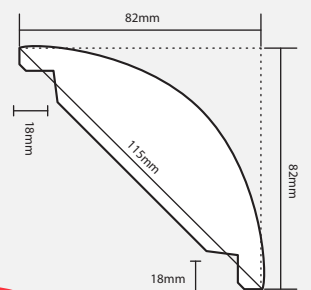

Dual Purpose Cornice

All Moulding Product Codes Starting **DP**

— Vinyl Wrapped
- - - Bare MDF

3.0m Stocked Components

Rounded Pilaster Available in 2.4m Vinyl Wrapped Only

2.4m Manufactured Components

— Vinyl Wrapped
- - - Bare MDF