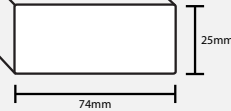

Square Edged Moulding

All Moulding Product Codes Starting **CSQ**