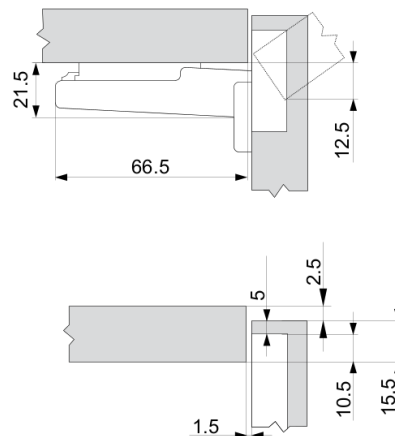

Planning information

New cabinet

AVENTOS HK-XS small stay lift | Front version | Wood

Drilling position

Space requirement

* Min. 200 mm with visible wall hanging bracket

Front assembly

Top hinge

Sheet	Legend	Date
3/6	▼ Front of cabinet	2021-10-01
	▽ Bottom of cabinet	

Project	Cabinet	Drawing number	Number of units	Description
New project	New cabinet	ZKVT-001P	1	Left cabinet side View from right

					Sheet	Legend	Date
					6/6	▼ Front of cabinet	2021-10-01
Project	Cabinet	Drawing number	Number of units	Description	Creator	▽ Bottom of cabinet	blum [®]
New project	New cabinet	ZKVT-0022	1	Lift system	Mark Smith		