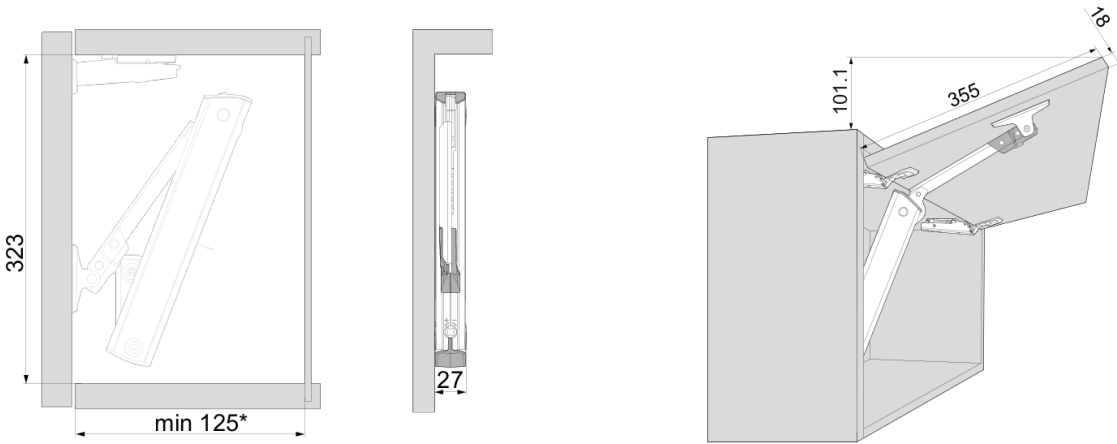

Planning information

New cabinet

AVENTOS HK-XS small stay lift | Front version | Wood

Drilling position

Space requirement

* Min. 200 mm with visible wall hanging bracket

Front assembly

Top hinge

Sheet	Legend	Date
3/6	▼ Front of cabinet	2021-10-01
	▽ Bottom of cabinet	

Project	Cabinet	Drawing number	Number of units	Description
New project	New cabinet	ZKVT-001P	1	Left cabinet side View from right

					Sheet	Legend	Date
					6/6	▼ Front of cabinet	2021-10-01
Project	Cabinet	Drawing number	Number of units	Description	Creator	▽ Bottom of cabinet	blum [®]
New project	New cabinet	ZKVT-0022	1	Lift system	Mark Smith		