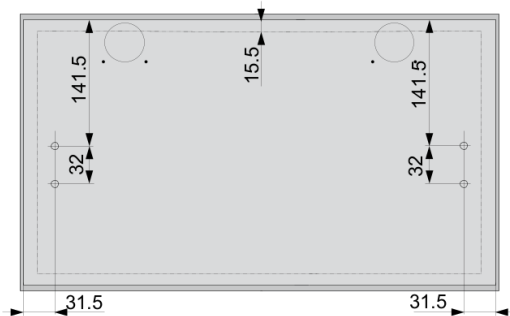

Planning information

New cabinet

AVENTOS HK-XS small stay lift | Front version | Wood

Drilling position

Space requirement

* Min. 200 mm with visible wall hanging bracket

Front assembly

Top hinge

Sheet	Legend	Date
3/6	▼ Front of cabinet	2021-10-01
	▽ Bottom of cabinet	

Project	Cabinet	Drawing number	Number of units	Description
New project	New cabinet	ZKVT-001P	1	Left cabinet side View from right

					Sheet	Legend	Date
					6/6	▼ Front of cabinet	2021-10-01
Project	Cabinet	Drawing number	Number of units	Description	Creator	▽ Bottom of cabinet	blum [®]
New project	New cabinet	ZKVT-0022	1	Lift system	Mark Smith		