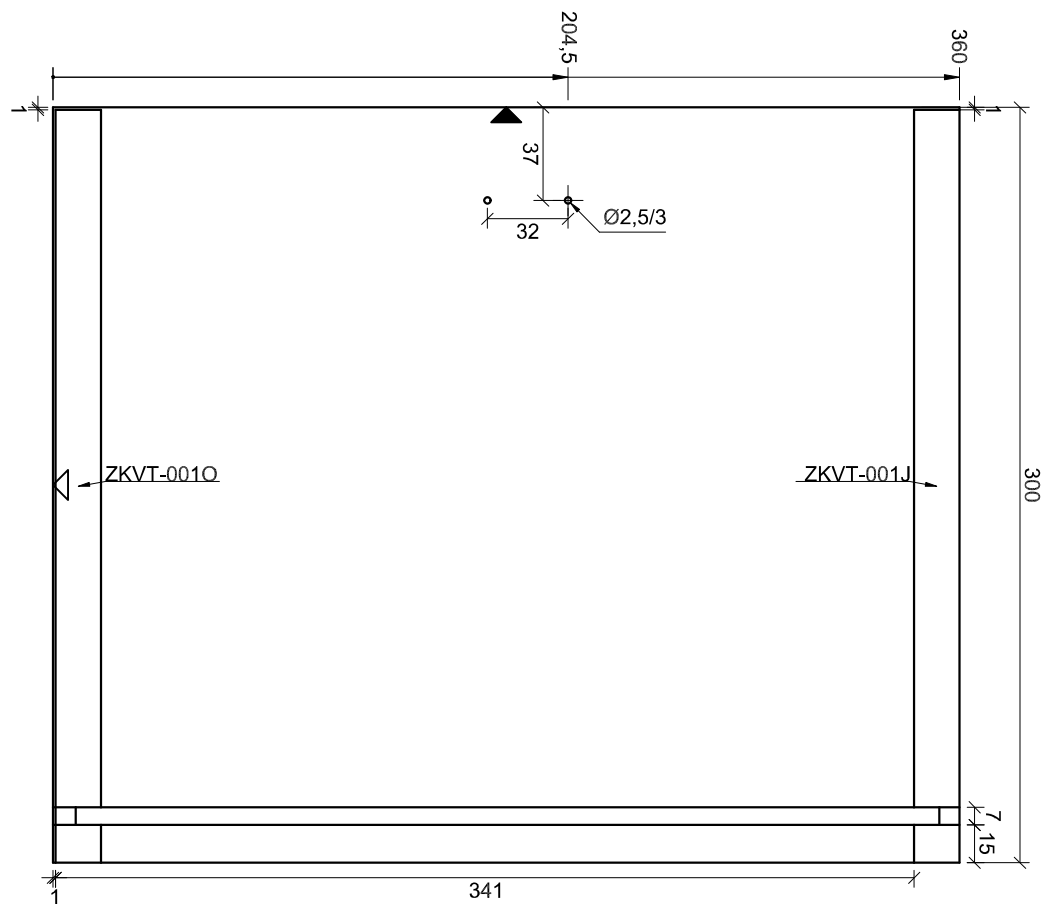

Planning information

New cabinet

AVENTOS HK-XS small stay lift | Front version | Wood

Drilling position

Space requirement

* Min. 200 mm with visible wall hanging bracket

Front assembly

Top hinge

Sheet	Legend	Date
3/6	▼ Front of cabinet	2021-10-01
	▽ Bottom of cabinet	

Project	Cabinet	Drawing number	Number of units	Description
New project	New cabinet	ZKVT-001P	1	Left cabinet side View from right

					Sheet	Legend	Date
					6/6	▼ Front of cabinet	2021-10-01
Project	Cabinet	Drawing number	Number of units	Description	Creator	▽ Bottom of cabinet	blum [®]
New project	New cabinet	ZKVT-0022	1	Lift system	Mark Smith		