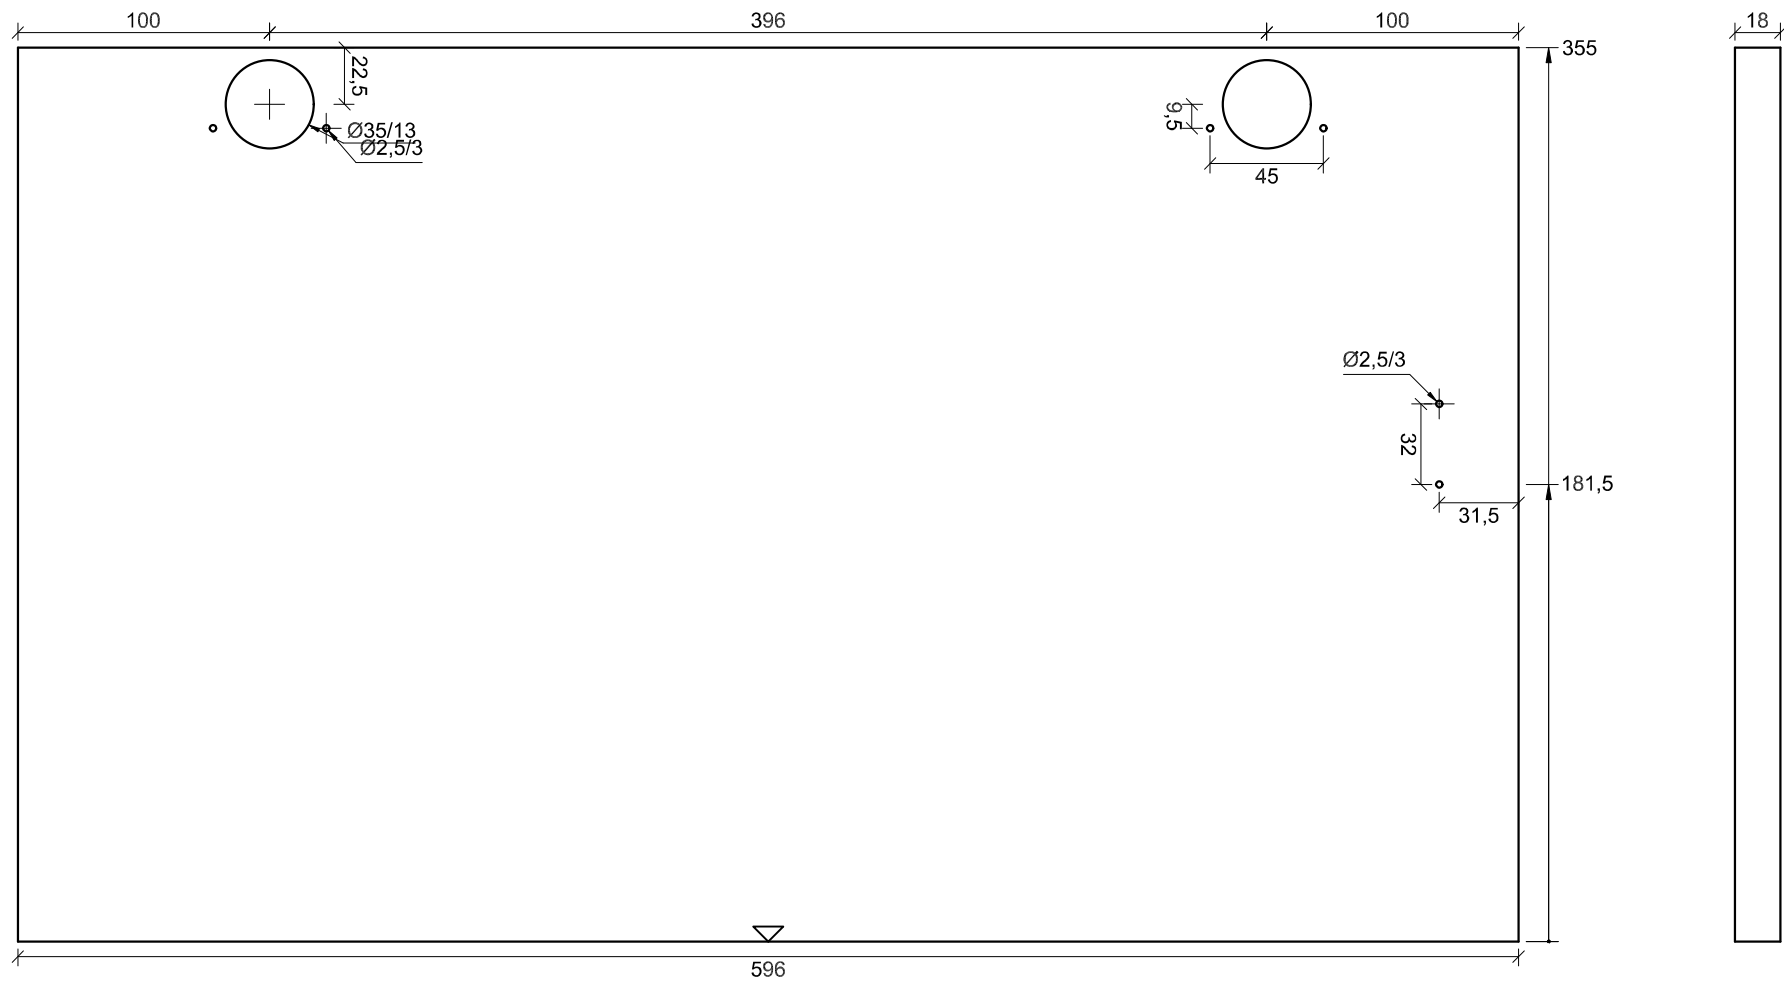

Planning information

New cabinet

AVENTOS HK-XS small stay lift | Front version | Wood

Drilling position

Space requirement

* Min. 200 mm with visible wall hanging bracket

Front assembly

Top hinge

Sheet	Legend	Date
3/6	▼ Front of cabinet	2021-10-01
	▽ Bottom of cabinet	

Project	Cabinet	Drawing number	Number of units	Description
New project	New cabinet	ZKVT-001P	1	Left cabinet side View from right

					Sheet	Legend	Date
					6/6	▼ Front of cabinet	2021-10-01
Project	Cabinet	Drawing number	Number of units	Description	Creator	▽ Bottom of cabinet	blum [®]
New project	New cabinet	ZKVT-0022	1	Lift system	Mark Smith		