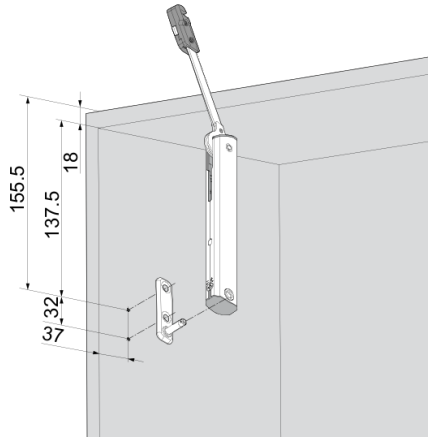

Planning information

New cabinet

AVENTOS HK-XS small stay lift | Front version | Wood

Drilling position

Space requirement

* Min. 200 mm with visible wall hanging bracket

Front assembly

Top hinge

Sheet	Legend	Date
3/6	▼ Front of cabinet	2021-10-01
	▽ Bottom of cabinet	

Project	Cabinet	Drawing number	Number of units	Description
New project	New cabinet	ZKVT-001P	1	Left cabinet side View from right

					Sheet	Legend	Date
					6/6	▼ Front of cabinet	2021-10-01
Project	Cabinet	Drawing number	Number of units	Description	Creator	▽ Bottom of cabinet	blum [®]
New project	New cabinet	ZKVT-0022	1	Lift system	Mark Smith		