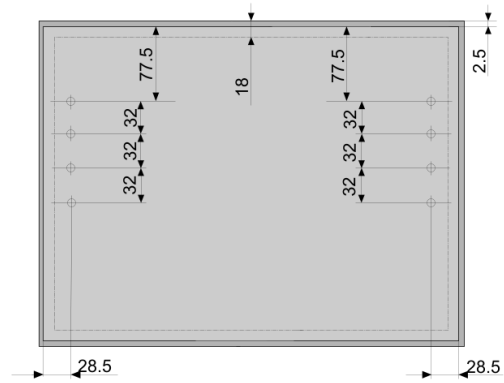

Planning information

New cabinet

AVENTOS HK top – stay lift | Front version | Wood

Fixing position

Space requirement

Front assembly

Minimum gap

					Sheet	Legend	Date
					6/6	▼ Front of cabinet	2021-10-01
Project	Cabinet	Drawing number	Number of units	Description	Creator	▽ Bottom of cabinet	
New project	New cabinet	ZKV8-001J	1	Lift system	Mark Smith		