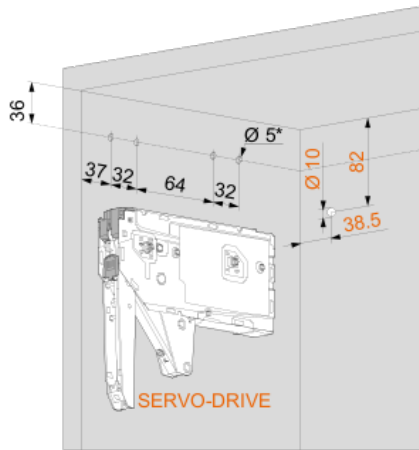

Planning information

New cabinet

AVENTOS HK top – stay lift | Front version | Wood

Fixing position

Space requirement

Front assembly

Minimum gap

					Sheet	Legend	Date
					6/6	▼ Front of cabinet	2021-10-01
Project	Cabinet	Drawing number	Number of units	Description	Creator	▽ Bottom of cabinet	
New project	New cabinet	ZKV8-001J	1	Lift system	Mark Smith		