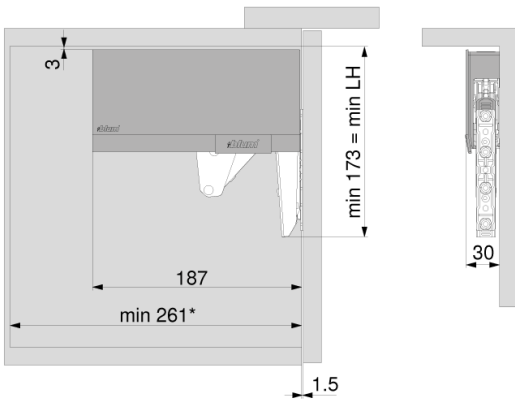

Planning information

New cabinet

AVENTOS HK top – stay lift | Front version | Wood

Fixing position

Space requirement

Front assembly

Minimum gap

					Sheet	Legend	Date
					6/6	▼ Front of cabinet	2021-10-01
Project	Cabinet	Drawing number	Number of units	Description	Creator	▽ Bottom of cabinet	
New project	New cabinet	ZKV8-001J	1	Lift system	Mark Smith		