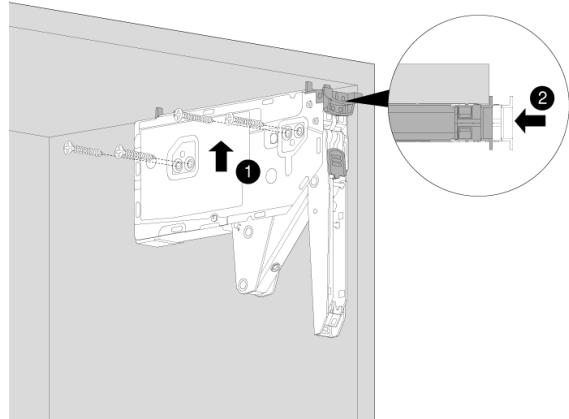

Planning information

New cabinet

AVENTOS HK top – stay lift | Front version | Wood

Fixing position

Space requirement

Front assembly

Minimum gap

					Sheet	Legend	Date
					6/6	▼ Front of cabinet	2021-10-01
Project	Cabinet	Drawing number	Number of units	Description	Creator	▽ Bottom of cabinet	
New project	New cabinet	ZKV8-001J	1	Lift system	Mark Smith		