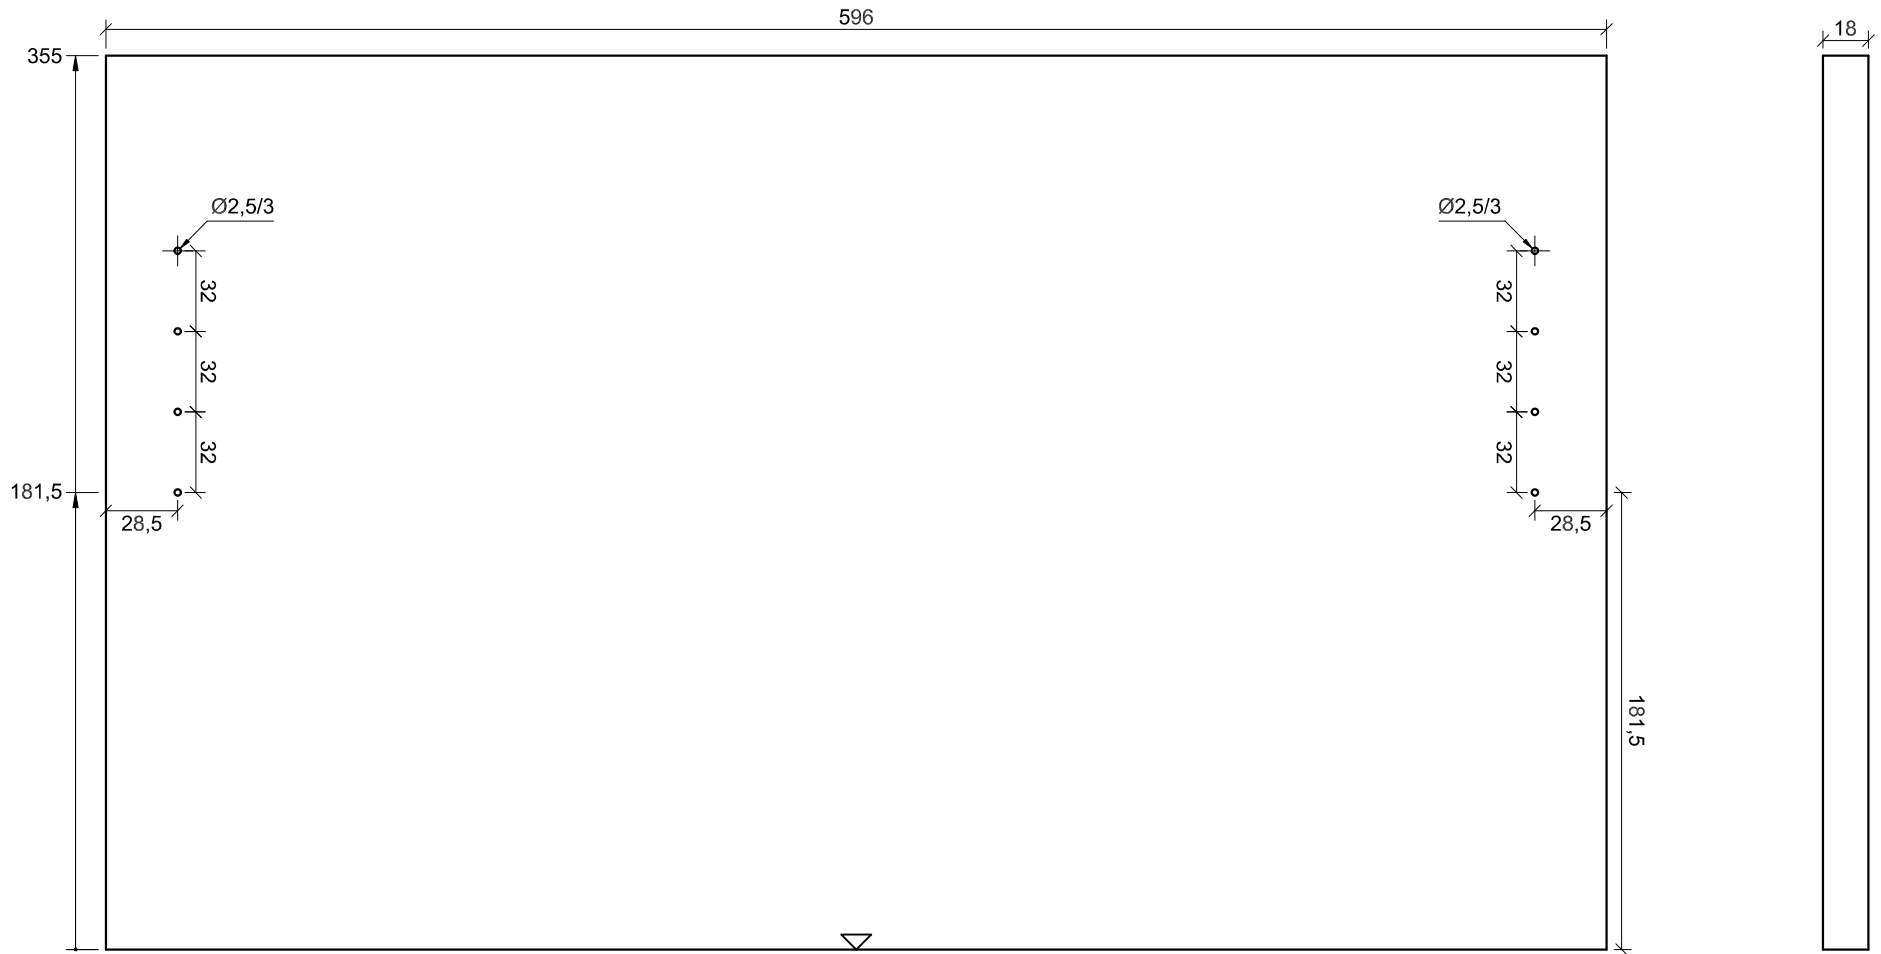

Planning information

New cabinet

AVENTOS HK top – stay lift | Front version | Wood

Fixing position

Space requirement

Front assembly

Minimum gap

					Sheet	Legend	Date
					6/6	▼ Front of cabinet	2021-10-01
Project	Cabinet	Drawing number	Number of units	Description	Creator	▽ Bottom of cabinet	
New project	New cabinet	ZKV8-001J	1	Lift system	Mark Smith		