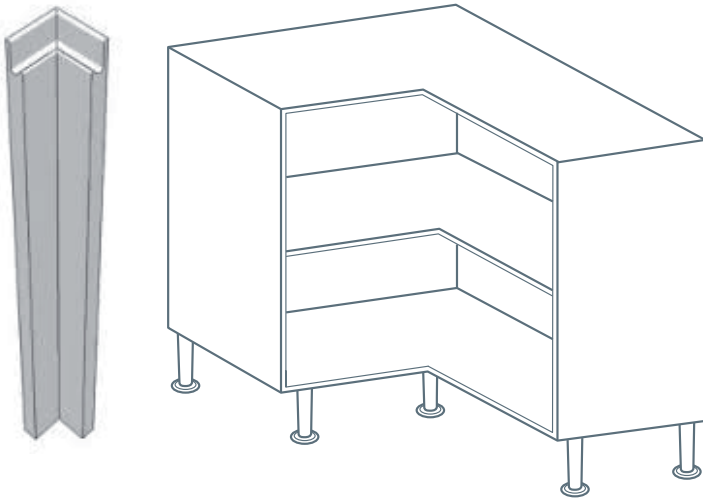

BASE UNITS

For Legno & Opus Avanti Stock Doors (J-Pull Handles)

MOST STANDARD CABINETS

2x Doors @ 715 X 282

1x 50mm Corner Post

CLICBOX*

2x Doors @ 715 x 282

1x 72mm Corner Post

WALL UNITS

For Legno & Opus Avanti Stock Doors (J-Pull Handles)

STANDARD CABINETS OR CLICBOX*

2x Doors @ 715 x 244

1x 50mm Corner Post