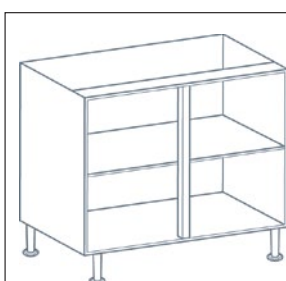

# ClicBox<sup>®</sup> Base Unit Door Sizes

150mm base unit.  
720x570x150mm.  
Standard Door Size-  
715x146mm.

300mm base unit.  
720x570x300mm.  
Standard Door Size-  
715x296mm.

400mm base unit.  
720x570x400mm.  
Standard Door Size-  
715x396mm

450mm base unit.  
720x570x450mm.  
Standard Door Size-  
715x446mm.

500mm base unit.  
720x570x500mm.  
Standard Door Size-  
715x496mm.

600mm base unit.  
720x570x600mm.  
Standard Door Size-  
715x596mm.

800mm base unit.  
720x570x800mm.  
Standard Door Sizes-  
Qty.2 - 715x396mm.

900mm base unit.  
720x570x900mm.  
Standard Door Sizes-  
Qty.2 - 715x446mm.

1000mm base unit.  
720x570x1000mm.  
Standard Door Sizes-  
Qty.2 - 715x496mm.

**IMPORTANT: Order Doors as BI-FOLD Doors!**

**Drawer Front Sizes - Combination of following  
to equal 715mm**

- Std Drawer Line - 140mm height drawer front  
with 570mm height door.
- Std Height Drawer - 140mm x width of unit -4mm.
- Std Height Pan Drawer - 285mm x width of unit -4mm.
- Std Height Medium Drawer - 175mm x width of unit -4mm.
- Extra Height Deep Drawer - 355mm x width of unit -4mm