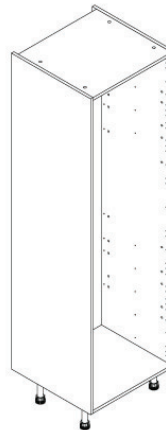

450mm base unit.  
720x570x450mm.  
Standard Door Size-  
715x446mm.

500mm base unit.  
720x570x500mm.  
Standard Door Size-  
715x496mm.

600mm base unit.  
720x570x600mm.  
Standard Door Size-  
715x596mm.

# ClicBox<sup>®</sup> Tall Larder Unit Door Sizes

300mm Tall Larder  
1970x570x300mm.  
Standard door sizes-  
1x715x296mm & 1x1245x296mm  
or 1x 1965x296

400mm Tall Larder  
1970x570x400mm.  
Standard door sizes-  
1x715x396mm & 1x1245x396mm  
or 1x 1965x396

500mm Tall Larder  
1970x570x500mm.  
Standard door sizes-  
1x715x496mm & 1x1245x496mm  
or 1x 1965x496

600mm Tall Larder  
1970x570x600mm.  
Standard door sizes-  
1x715x596mm & 1x1245x596mm  
or 1x 1965x596

600mm Tall Oven Housing  
1970x570x600mm.  
Standard door sizes-  
596mm wide.

Customer needs to work out height of doors  
due to ovens being different sizes in height  
and the possibility of drawers under oven.