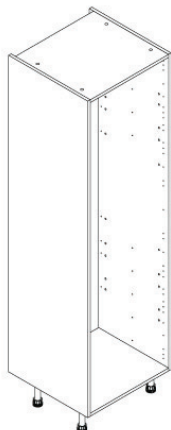

450mm base unit.  
720x570x450mm.  
Standard Door Size-  
715x446mm.

500mm base unit.  
720x570x500mm.  
Standard Door Size-  
715x496mm.

600mm base unit.  
720x570x600mm.  
Standard Door Size-  
715x596mm.

# ClicBox<sup>®</sup> Tall Larder Unit Door Sizes

300mm Tall Larder  
1970x570x300mm.  
Standard door sizes-  
1x715x296mm & 1x1245x296mm  
or 1x 1965x296

400mm Tall Larder  
1970x570x400mm.  
Standard door sizes-  
1x715x396mm & 1x1245x396mm  
or 1x 1965x396

500mm Tall Larder  
1970x570x500mm.  
Standard door sizes-  
1x715x496mm & 1x1245x496mm  
or 1x 1965x496

600mm Tall Larder  
1970x570x600mm.  
Standard door sizes-  
1x715x596mm & 1x1245x596mm  
or 1x 1965x596

600mm Tall Oven Housing  
1970x570x600mm.  
Standard door sizes-  
596mm wide.

Customer needs to work out height of doors  
due to ovens being different sizes in height  
and the possibility of drawers under oven.