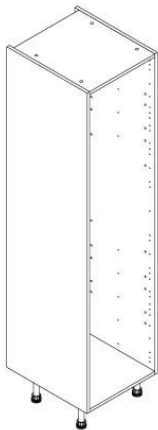

450mm base unit.  
720x570x450mm.  
Standard Door Size-  
715x446mm.

500mm base unit.  
720x570x500mm.  
Standard Door Size-  
715x496mm.

600mm base unit.  
720x570x600mm.  
Standard Door Size-  
715x596mm.

**IMPORTANT: Order Doors as BI-FOLD Doors!**

**Drawer Front Sizes - Combination of following  
to equal 715mm**

- Std Drawer Line - 140mm height drawer front  
with 570mm height door.
- Std Height Drawer - 140mm x width of unit -4mm.
- Std Height Pan Drawer - 285mm x width of unit -4mm.
- Std Height Medium Drawer - 175mm x width of unit -4mm.
- Extra Height Deep Drawer - 355mm x width of unit -4mm

1000mm wall unit.  
720x330x1000mm.  
Standard door size-  
Qty.2 - 715x496mm.

# ClicBox<sup>®</sup> Tall Larder Unit Door Sizes

300mm Tall Larder  
1970x570x300mm.  
Standard door sizes-  
1x715x296mm & 1x1245x296mm  
or 1x 1965x296

400mm Tall Larder  
1970x570x400mm.  
Standard door sizes-  
1x715x396mm & 1x1245x396mm  
or 1x 1965x396