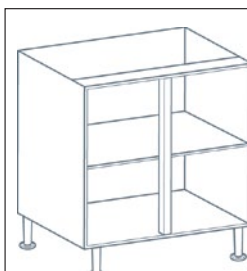

# ClicBox<sup>®</sup> Base Unit Door Sizes

150mm base unit.  
720x570x150mm.  
Standard Door Size-  
715x146mm.

300mm base unit.  
720x570x300mm.  
Standard Door Size-  
715x296mm.

400mm base unit.  
720x570x400mm.  
Standard Door Size-  
715x396mm

450mm base unit.  
720x570x450mm.  
Standard Door Size-  
715x446mm.

500mm base unit.  
720x570x500mm.  
Standard Door Size-  
715x496mm.

600mm base unit.  
720x570x600mm.  
Standard Door Size-  
715x596mm.

800mm base unit.  
720x570x800mm.  
Standard Door Sizes-  
Qty.2 - 715x396mm.

900mm base unit.  
720x570x900mm.  
Standard Door Sizes-  
Qty.2 - 715x446mm.

1000mm base unit.  
720x570x1000mm.  
Standard Door Sizes-  
Qty.2 - 715x496mm.

**IMPORTANT: Order Doors as BI-FOLD Doors!**

**Drawer Front Sizes - Combination of following  
to equal 715mm**

- Std Drawer Line - 140mm height drawer front  
with 570mm height door.
- Std Height Drawer - 140mm x width of unit -4mm.
- Std Height Pan Drawer - 285mm x width of unit -4mm.
- Std Height Medium Drawer - 175mm x width of unit -4mm.
- Extra Height Deep Drawer - 355mm x width of unit -4mm