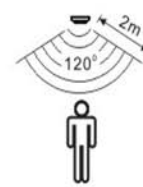

RECHARGEABLE:

SOLUS

Rechargeable Angled Spot Light

Specification:

Wattage: 0.7W
 VDC: 3.7
 Kelvin: 4500K (Cool White LED)
 Life Span: 30,000 hours
 Finish: Aluminium
 Power: High power lithium battery (2200mAh)
 Beam Angle: 120°
 Lumens: 52Lm
 IP Rating: IP20
 LED Quantity: 13pcs

Dimensions:

PIR sensor switch

Product Details:

- Contains a high power, rechargeable lithium battery
- Cable free for ease of installation
- Product is rechargeable via a USB adapter
- Has an integrated PIR sensor switch
- PIR has a detection range of 2m, allowing you to place the fitting as you require
- High light output
- The fitting comes ready to install inside wardrobes or kitchen cabinets