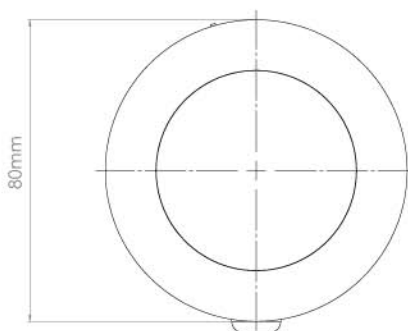

RECHARGEABLE:

SOLUS

Rechargeable Angled Spot Light

Specification:

Wattage: 0.7W
 VDC: 3.7
 Kelvin: 4500K (Cool White LED)
 Life Span: 30,000 hours
 Finish: Aluminium
 Power: High power lithium battery (2200mAh)
 Beam Angle: 120°
 Lumens: 52Lm
 IP Rating: IP20
 LED Quantity: 13pcs

Dimensions:

PIR sensor switch

Product Details:

- Contains a high power, rechargeable lithium battery
- Cable free for ease of installation
- Product is rechargeable via a USB adapter
- Has an integrated PIR sensor switch
- PIR has a detection range of 2m, allowing you to place the fitting as you require
- High light output
- The fitting comes ready to install inside wardrobes or kitchen cabinets