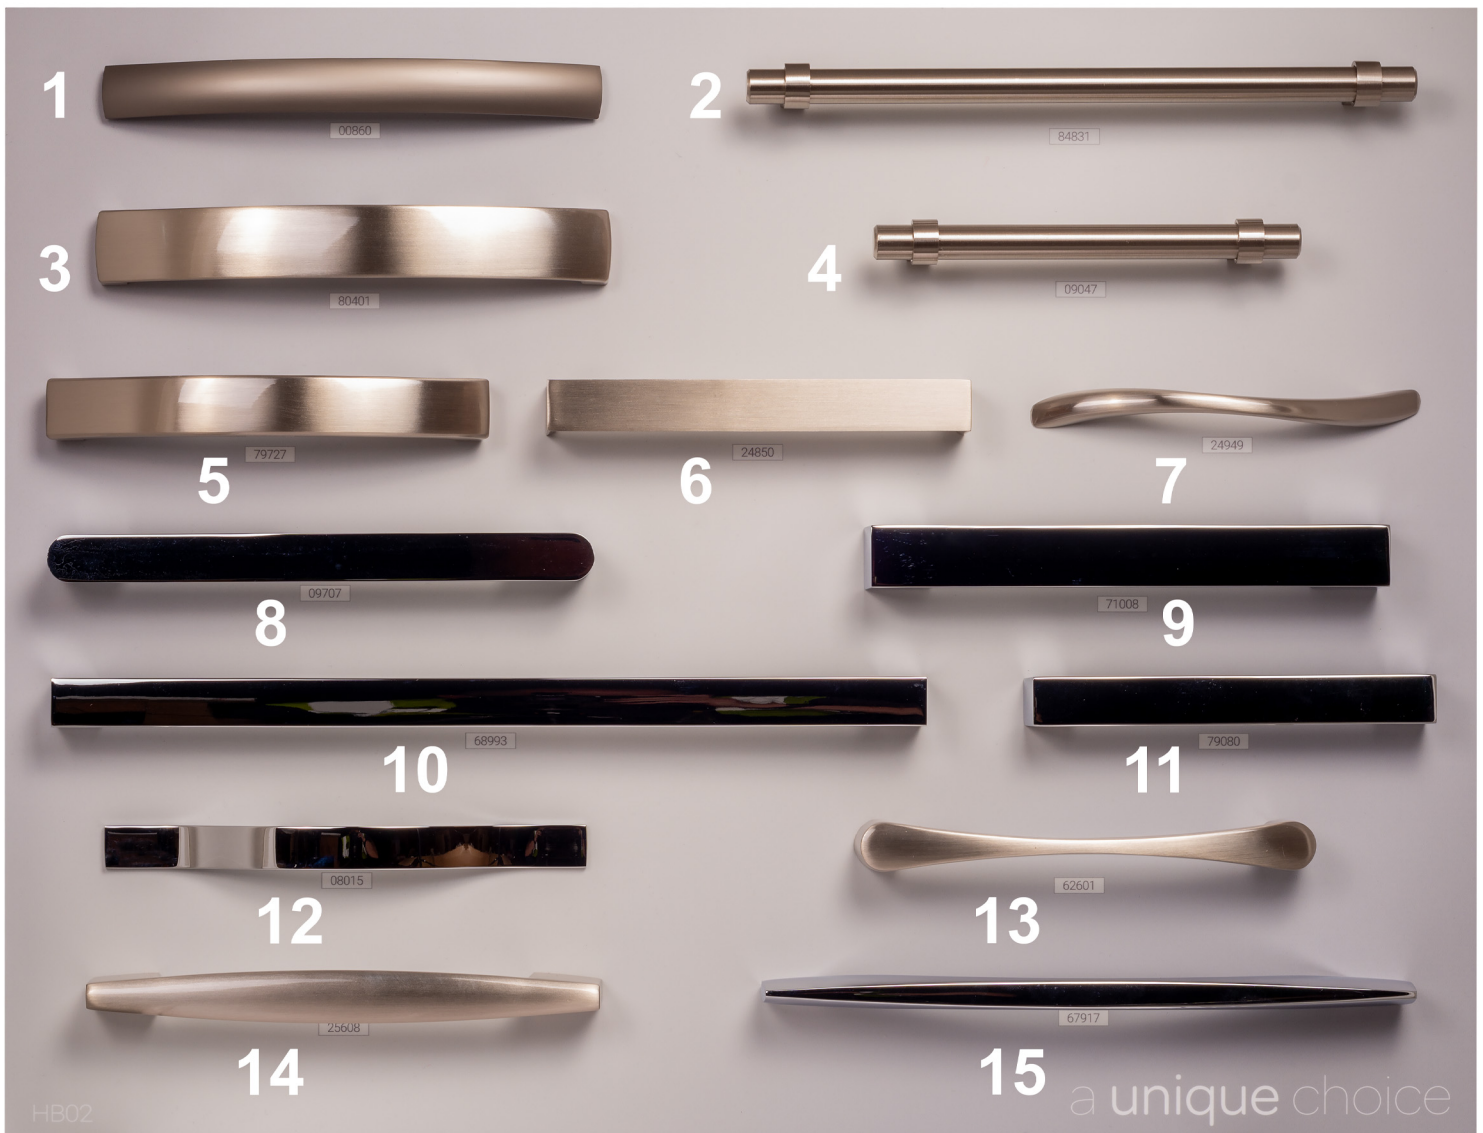

Handle Board 02 (HB02)

- | | | |
|----|-------------|--|
| 1 | H009.160.TI | Strap Handle, Titanium, 160mm centres |
| 2 | H183.224.BN | Strapped Bar Handle, Brushed Nickel, 224mm centres |
| 3 | H002.192.BN | Wide Strap Handle, Brushed Nickel, 192mm centres |
| 4 | H183.128.BN | Strapped Bar Handle, Brushed Nickel, 128mm centres |
| 5 | H025.160.BN | Strap Handle, Brushed Nickel, 160mm centres |
| 6 | H008.160.BN | Square 'D' Handle, Brushed Nickel, 160mm centres |
| 7 | H044.128.BN | Swayed Pull Handle, Brushed Nickel, 128mm centres |
| 8 | H187.160.CH | Ashford Handle, Chrome, 160mm centres |
| 9 | H053.160.CH | Tranca Handle, Chrome, 160 / 192mm centres |
| 10 | H051.320.CH | Serene Handle, Chrome, 320mm centres |
| 11 | H051.128.CH | Serene Handle, Chrome, 128mm centres |
| 12 | H194.128.CH | Jackson Bow Handle, Chrome, 128mm centres |
| 13 | H012.160.BN | Inward Taper Handle, Brushed Nickel, 160mm centres |
| 14 | H010.160.BN | Taper Handle, Brushed Nickel, 160mm centres |
| 15 | H065.224.CH | Ellittico Handle, Chrome, 224mm centres |