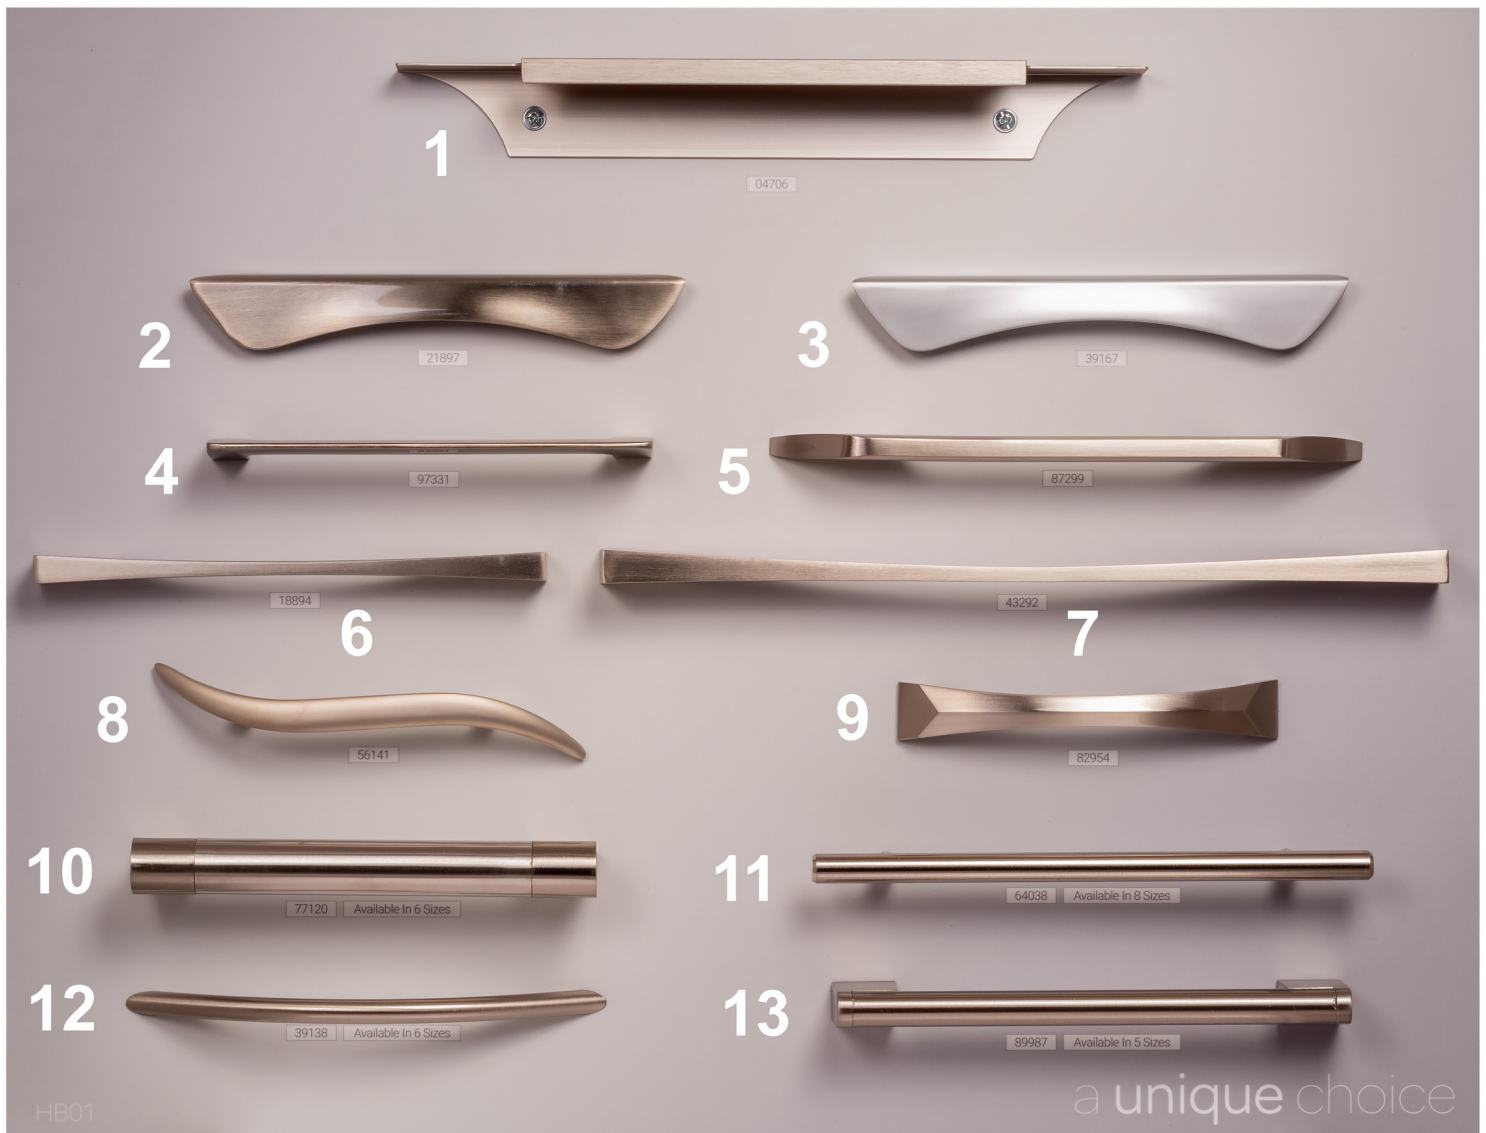

Handle Board 01 (HB01)

- | | | |
|----|-------------|--|
| 1 | H189.300.IN | Barcelona Handle, Inox, 297mm |
| 2 | H024.160.BN | Integral Handle, Brushed Nickel, 160mm centres, for Scoop Door |
| 3 | H024.160.MC | Integral Handle, Matt Chrome, 160mm centres, for Scoop Door |
| 4 | H001.160.BN | Slim 'D' Handle, Brushed Nickel, 160mm centres |
| 5 | H059.160.BN | Tavoletta Handle, Brushed Nickel, 160 / 192mm centres |
| 6 | H063.160.BN | Stretto Handle, Brushed Nickel, 160 / 192mm centres |
| 7 | H063.320.BN | Stretto Handle, Brushed Nickel, 320mm centres |
| 8 | HCSD96 | Ameisenbar Shaped 'D' Handle, Matt Nickel, 96mm centres |
| 9 | H064.128.BN | Balestra Handle, Brushed Nickel 128mm centres |
| 10 | KEYBAR156 | Keyhole Bar Handle, Brushed Nickel, 22mm diameter, 156mm centres |
| 11 | HCBAR160 | Bar Handle, Brushed Nickel, 160mm centres |
| 12 | HCBOW160 | Bow Handle, Brushed Nickel, 160mm centres |
| 13 | H043.160.BN | Boss Bar Handle, Brushed Nickel, 14mm diameter, 160mm centres |