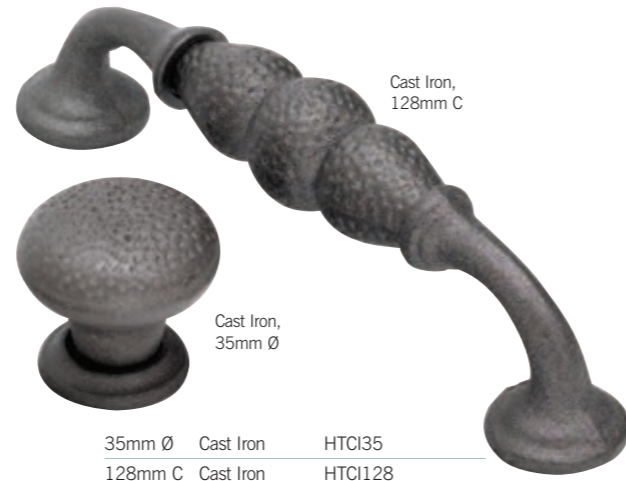

12mm Ø Inox Look 208140012-66

Antique Pewter, 35mm Ø

35mm Ø Antique Pewter H022.035.AP

Clear/Brass, 35mm Ø

38mm Ø Clear/Brass HTC38

Brass, 35mm Ø

35mm Ø Brass BPK35

Chrome, 35mm Ø

35mm Ø Chrome CPK35

Brass, 30mm Ø

30mm Ø Brass BPK30

Chrome, 30mm Ø

30mm Ø Chrome CPK30

Farmhouse Pine, 35mm Ø

35mm Ø Farmhouse Pine WKFP35

Natural Maple, 35mm Ø

35mm Ø Natural Maple WKNM35

White, 40mm Ø

40mm Ø White H017.040.WT

Mother of Pearl, 40mm Ø

40mm Ø Mother of Pearl H017.040.MA

Antique Bronze/Cracked Bone,
128mm C

Antique Bronze/Cracked Bone,
35mm Ø

| | | |
|---------|---------------------------------|----------|
| 35mm Ø | Antique Bronze/ Cracked Bone | HTABB35 |
| 128mm C | Antique Bronze/ Cracked Bone | HTABB128 |

Cast Iron,
128mm C

Cast Iron,
35mm Ø

| | | |
|---------|-----------|---------|
| 35mm Ø | Cast Iron | HTCI35 |
| 128mm C | Cast Iron | HTCI128 |

Antique Pewter,
122mm L

Antique Pewter,
192mm C

| | | |
|---------|----------------|-------------|
| 128mm L | Antique Pewter | H020.122.AP |
| 192mm C | Antique Pewter | H020.192.AP |