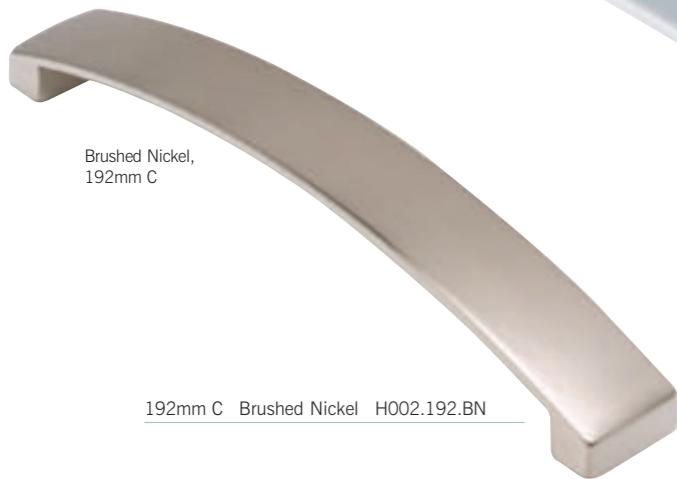

Brushed Nickel,
192mm C

192mm C Brushed Nickel H002.192.BN