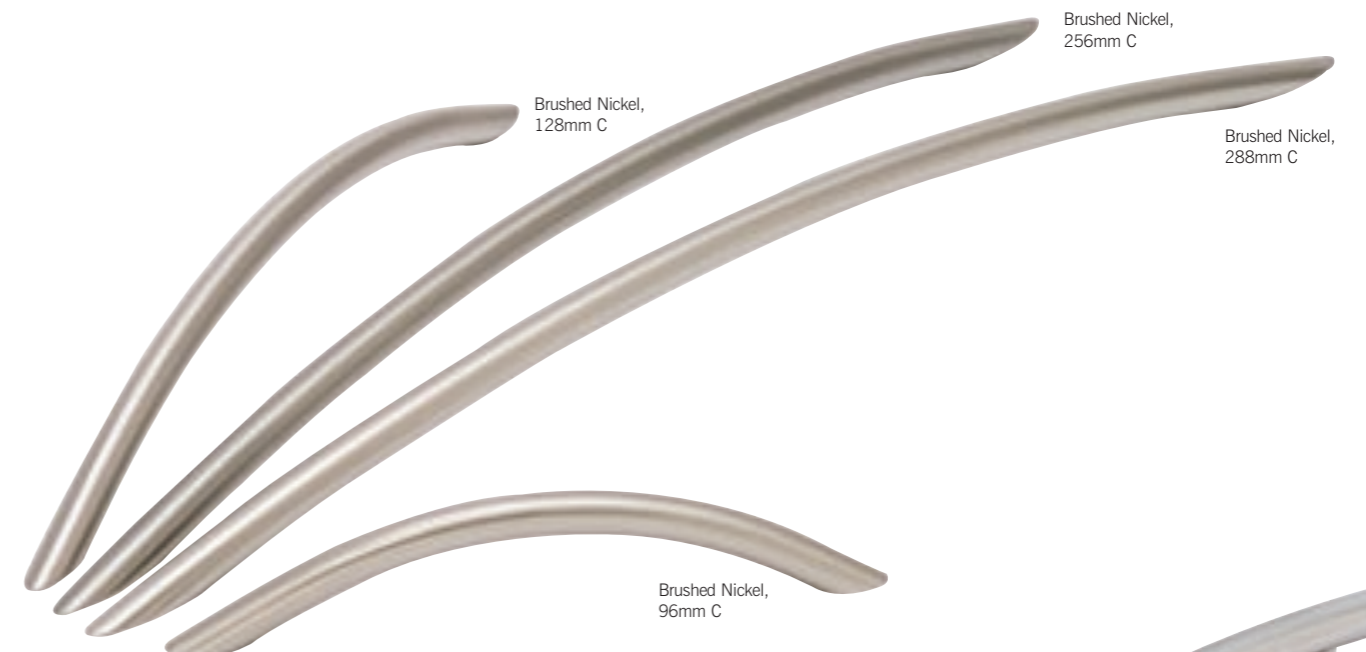

Brushed Nickel,
256mm C

Brushed Nickel,
288mm C

Brushed Nickel,
96mm C

Chrome,
128mm C

Brushed Nickel,
128mm C