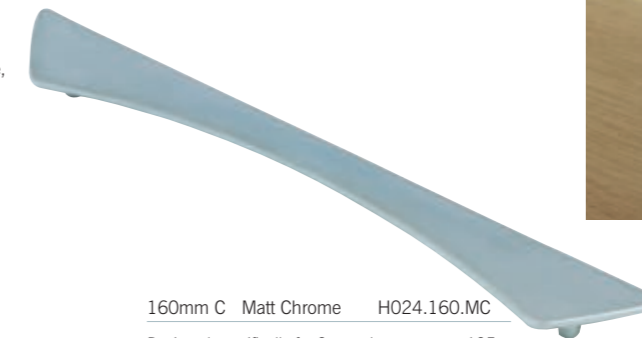

Brushed Nickel,
448mm C

Brushed Nickel,
352mm C

Brushed Nickel,
256mm C

Brushed Nickel,
160mm C

Matt Chrome,
160mm C

160mm C Matt Chrome HBCWL160

Matt Chrome,
160mm C

160mm C Matt Chrome H024.160.MC
Designed specifically for Scoop door see page 135.