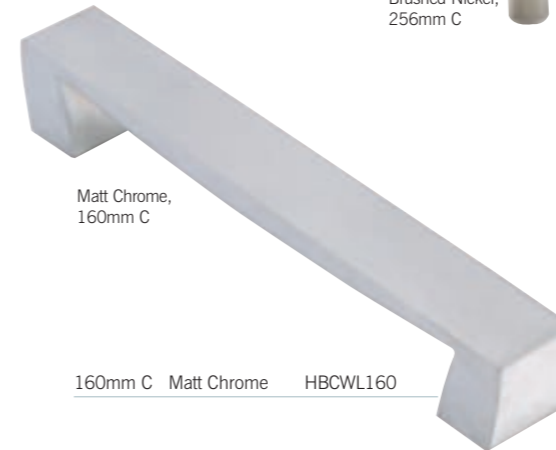

Brushed Nickel,
256mm C

Brushed Nickel,
160mm C

160mm C Matt Chrome HBCWL160

Matt Chrome,
160mm C