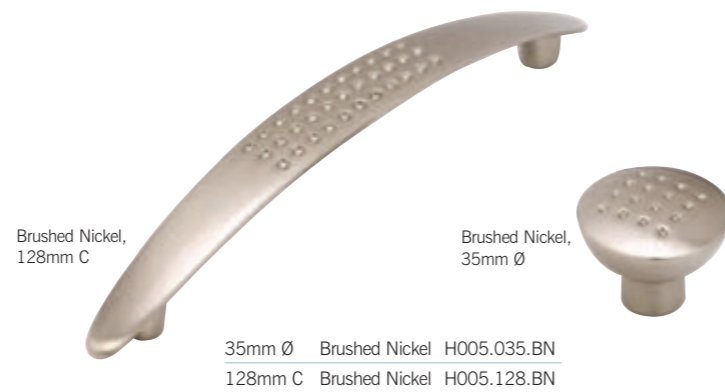

Silk Polished,
512mm C

Silk Polished,
224mm C

Silk Polished,
192mm C

160mm C Silk polished 231037160-25
192mm C Silk polished 231037192-25
224mm C Silk polished 231037224-25
512mm C Silk polished 231037512-25

Silk Polished,
160mm C

Brushed Nickel,
758mm C

Brushed Nickel,
632mm C

Brushed Nickel,
456mm C

Brushed Nickel,
356mm C

Brushed Nickel,
256mm C

Brushed Nickel,
156mm C

| | | |
|---------|----------------|-----------|
| 156mm C | Brushed Nickel | KEYBAR156 |
| 256mm C | Brushed Nickel | KEYBAR256 |
| 356mm C | Brushed Nickel | KEYBAR356 |
| 456mm C | Brushed Nickel | KEYBAR456 |
| 632mm C | Brushed Nickel | KEYBAR632 |
| 758mm C | Brushed Nickel | KEYBAR758 |

Handle Board 1 HBOARD1

Handle Board 2 HBOARD2

Handle Board 3 HBOARD3

Our new handle boards come ready assembled for you to place in your showroom or take out on the road. They are made up from a selection of our top selling handles.

Handle board 1 consists mainly of value handles, handle board 2 is mainly mid market whilst handle board 3 offers mainly premium handles.

Brushed Nickel, 25mm Ø

Brushed Nickel, 30mm Ø

25mm Ø Brushed Nickel H027.001.BN