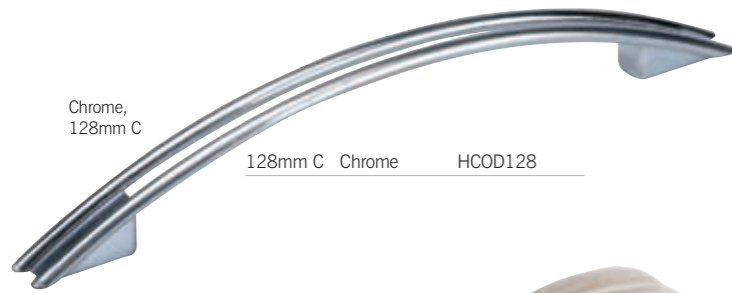

Handle Board 1 HBOARD1