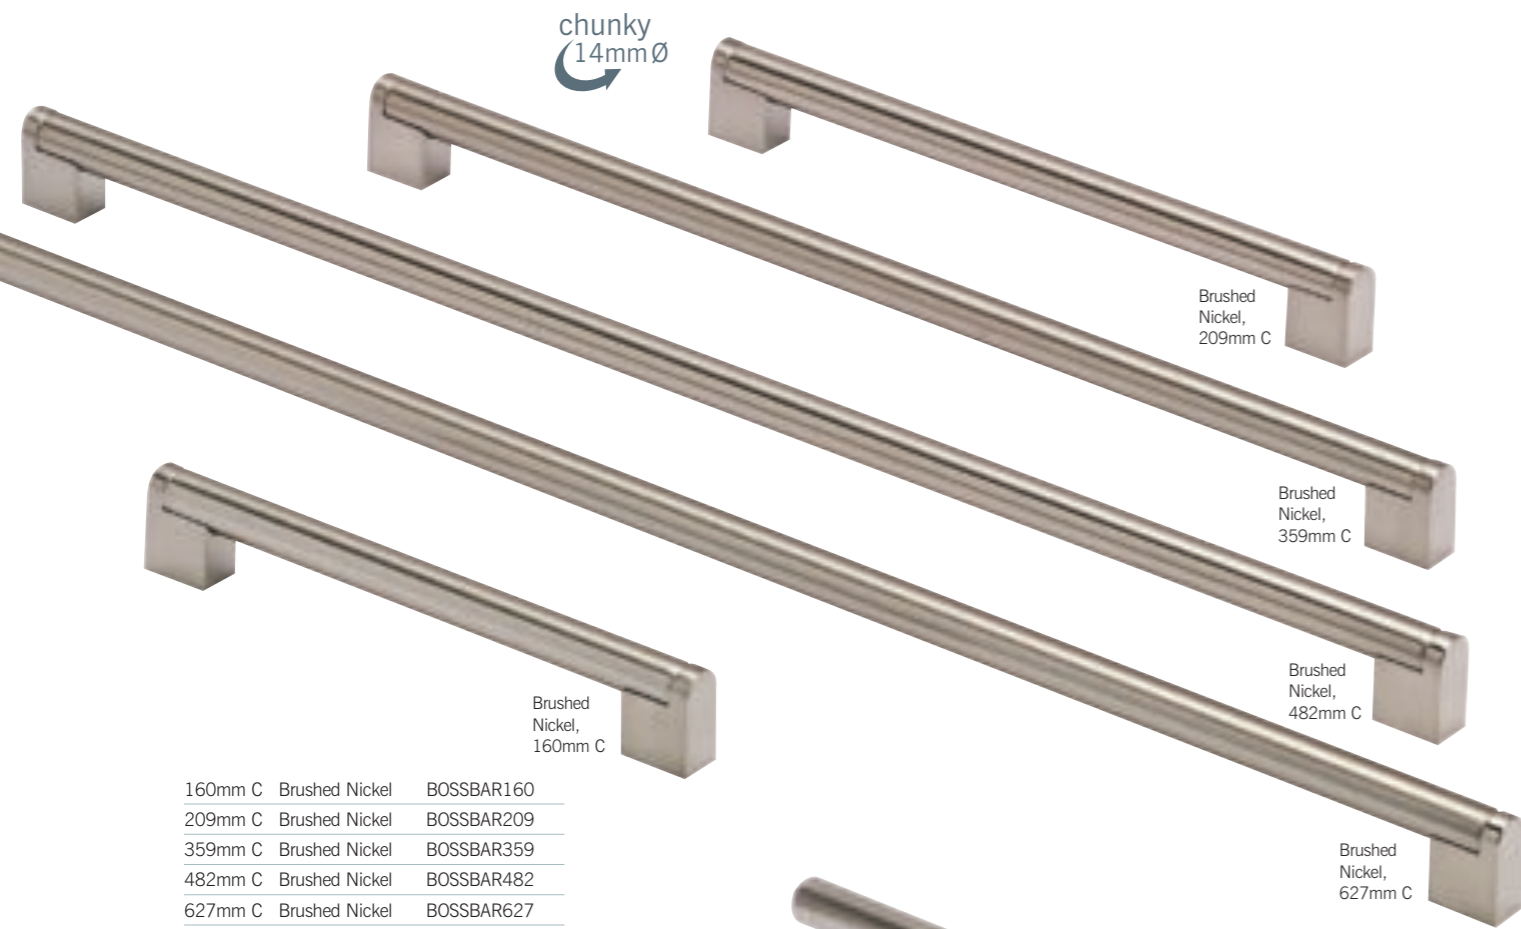

Brushed Nickel,
448mm C

Brushed Nickel,
352mm C

Brushed Nickel,
256mm C

Brushed Nickel,
160mm C

Matt Chrome,
160mm C

160mm C Matt Chrome HBCWL160

Matt Chrome,
160mm C

160mm C Matt Chrome H024.160.MC
Designed specifically for Scoop door see page 135.