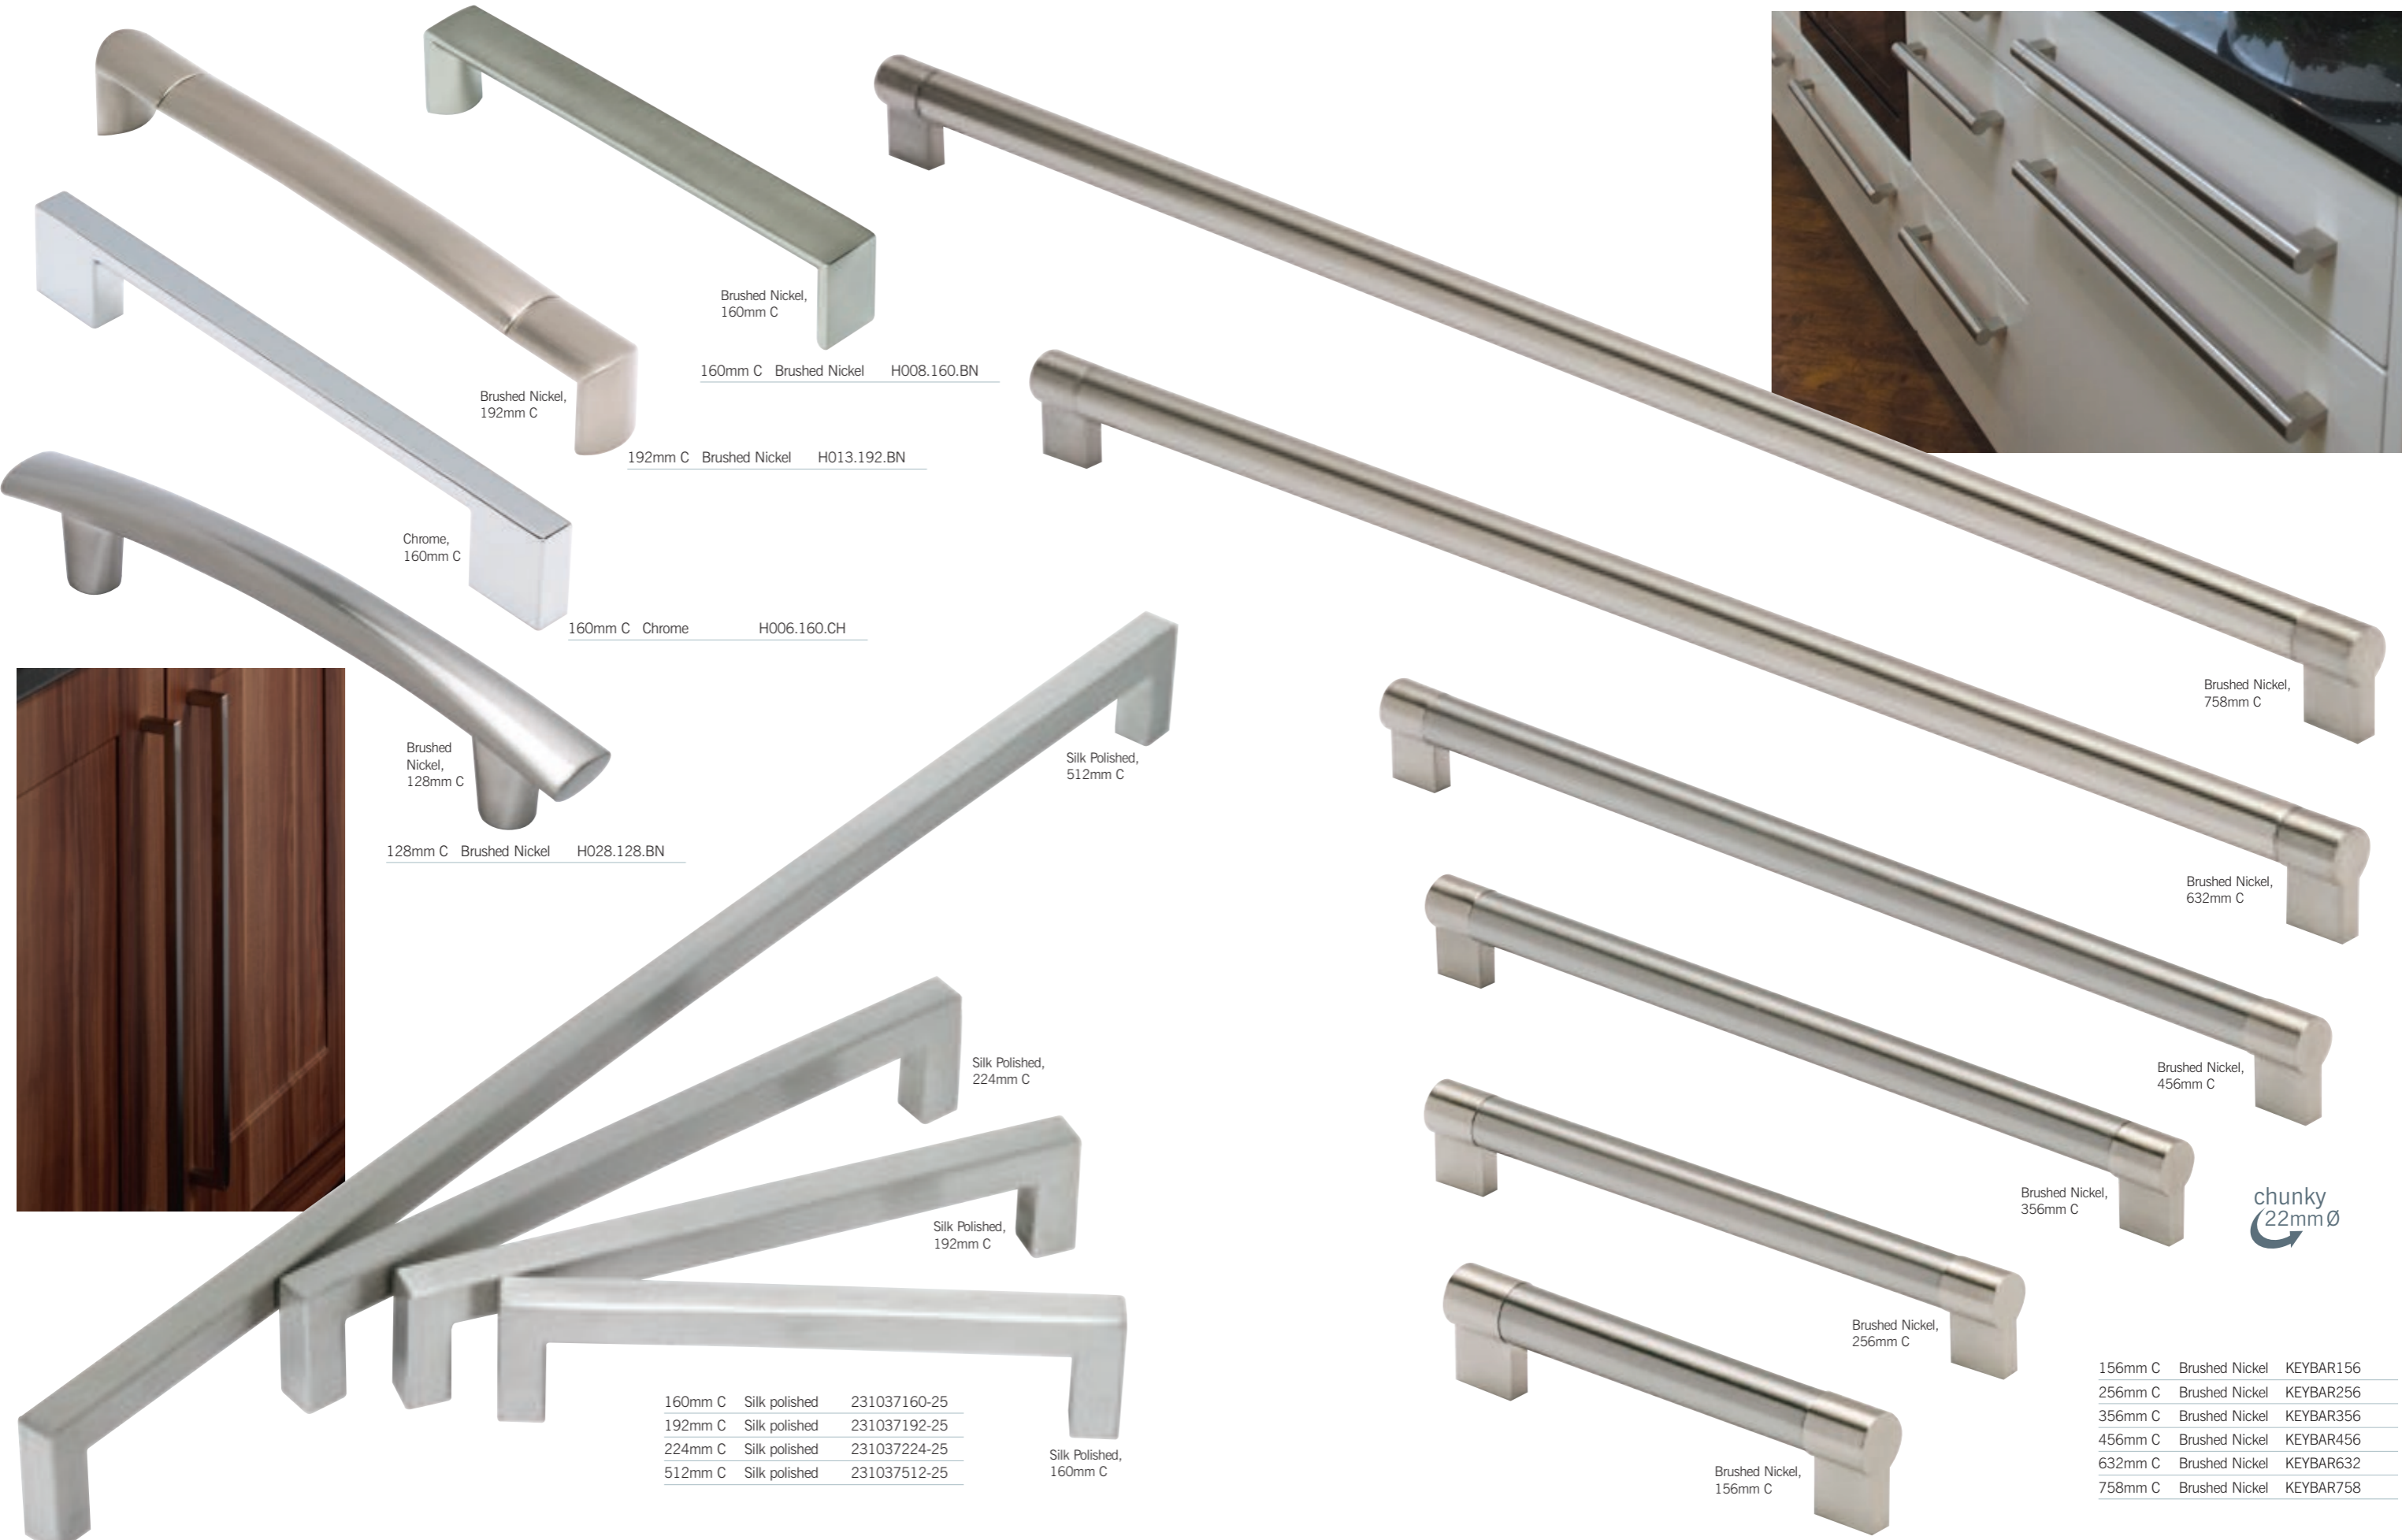

Brushed Nickel,
160mm C
160mm C Brushed Nickel H008.160.BN

Brushed Nickel,
192mm C
192mm C Brushed Nickel H013.192.BN

Chrome,
160mm C
160mm C Chrome H006.160.CH

Brushed
Nickel,
128mm C
128mm C Brushed Nickel H028.128.BN

Silk Polished,
512mm C

Silk Polished,
224mm C

Silk Polished,
192mm C

160mm C Silk polished 231037160-25
192mm C Silk polished 231037192-25
224mm C Silk polished 231037224-25
512mm C Silk polished 231037512-25

Silk Polished,
160mm C

Brushed Nickel,
758mm C

Brushed Nickel,
632mm C

Brushed Nickel,
456mm C

Brushed Nickel,
356mm C

Brushed Nickel,
256mm C

Brushed Nickel,
156mm C

156mm C	Brushed Nickel	KEYBAR156
256mm C	Brushed Nickel	KEYBAR256
356mm C	Brushed Nickel	KEYBAR356
456mm C	Brushed Nickel	KEYBAR456
632mm C	Brushed Nickel	KEYBAR632
758mm C	Brushed Nickel	KEYBAR758