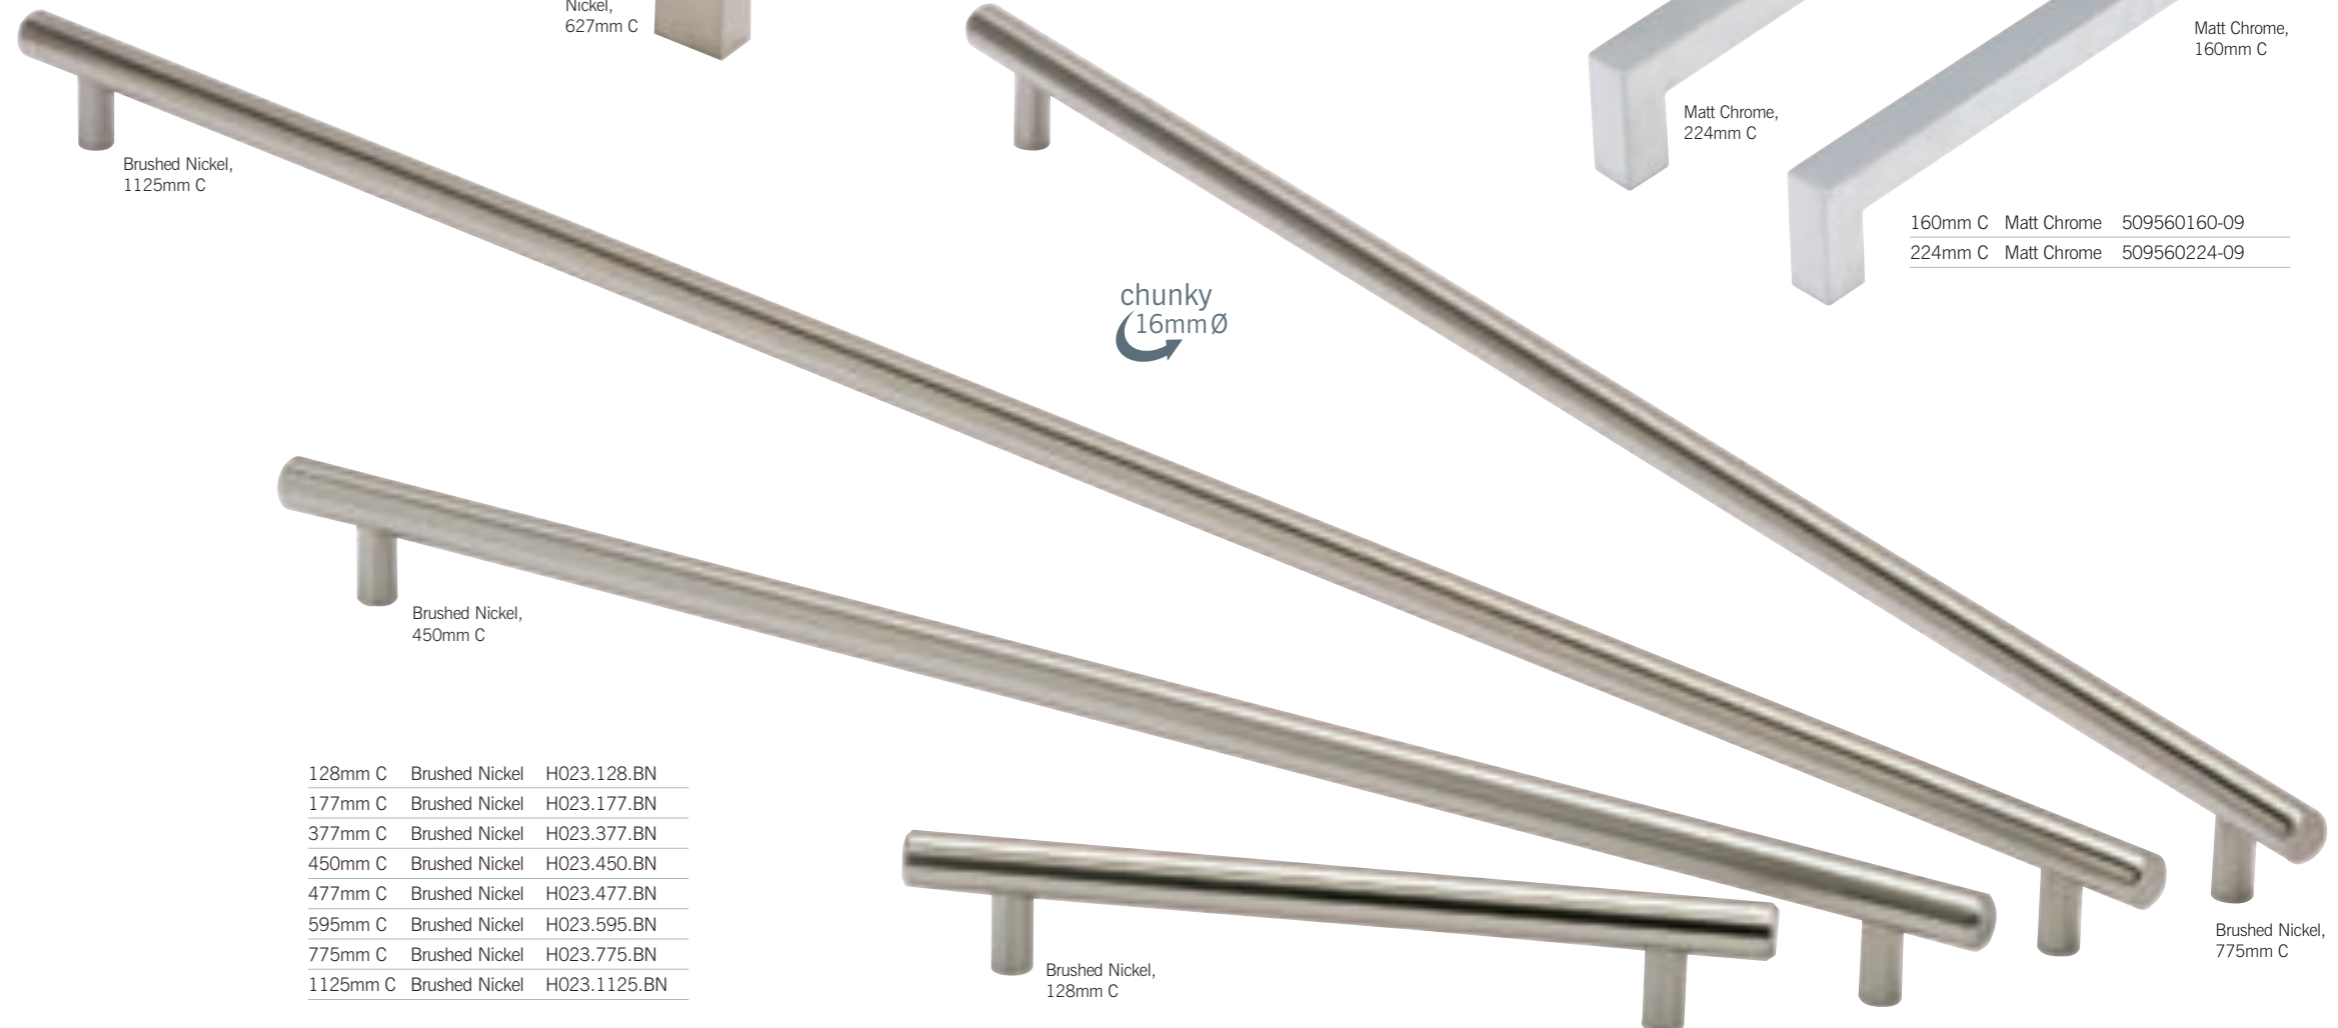

Brushed Nickel,
448mm C

Brushed Nickel,
352mm C

Brushed Nickel,
256mm C

Brushed Nickel,
160mm C

Matt Chrome,
160mm C

160mm C Matt Chrome HBCWL160

Matt Chrome,
160mm C

160mm C Matt Chrome H024.160.MC
Designed specifically for Scoop door see page 135.