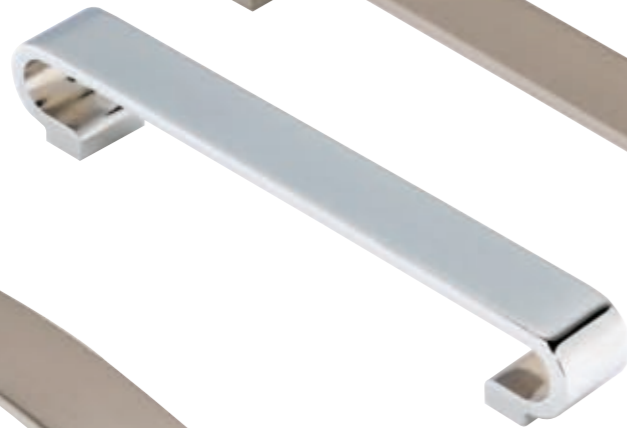

Brushed Nickel,
160mm C

Chrome,
160mm C