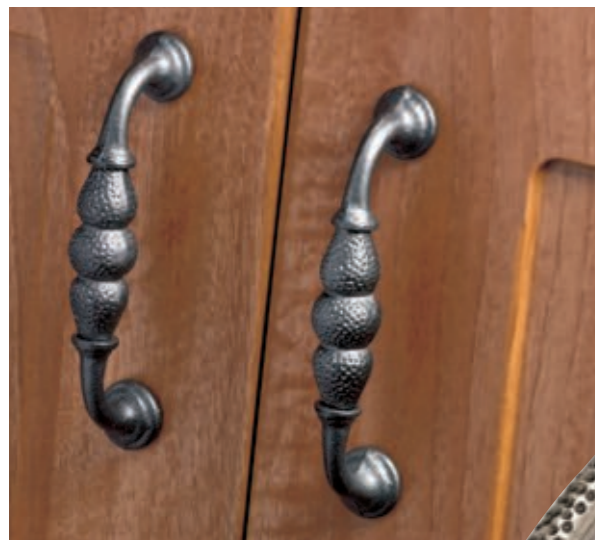

Antique Pewter,
128mm C

Antique Bronze,
128mm C

Antique Pewter,
96mm C

Antique Bronze,
96mm C

| | | |
|---------|----------------|---------|
| 96mm C | Antique Bronze | HAN0060 |
| 96mm C | Antique Pewter | HAN0061 |
| 128mm C | Antique Bronze | HAN0062 |
| 128mm C | Antique Pewter | HAN0063 |