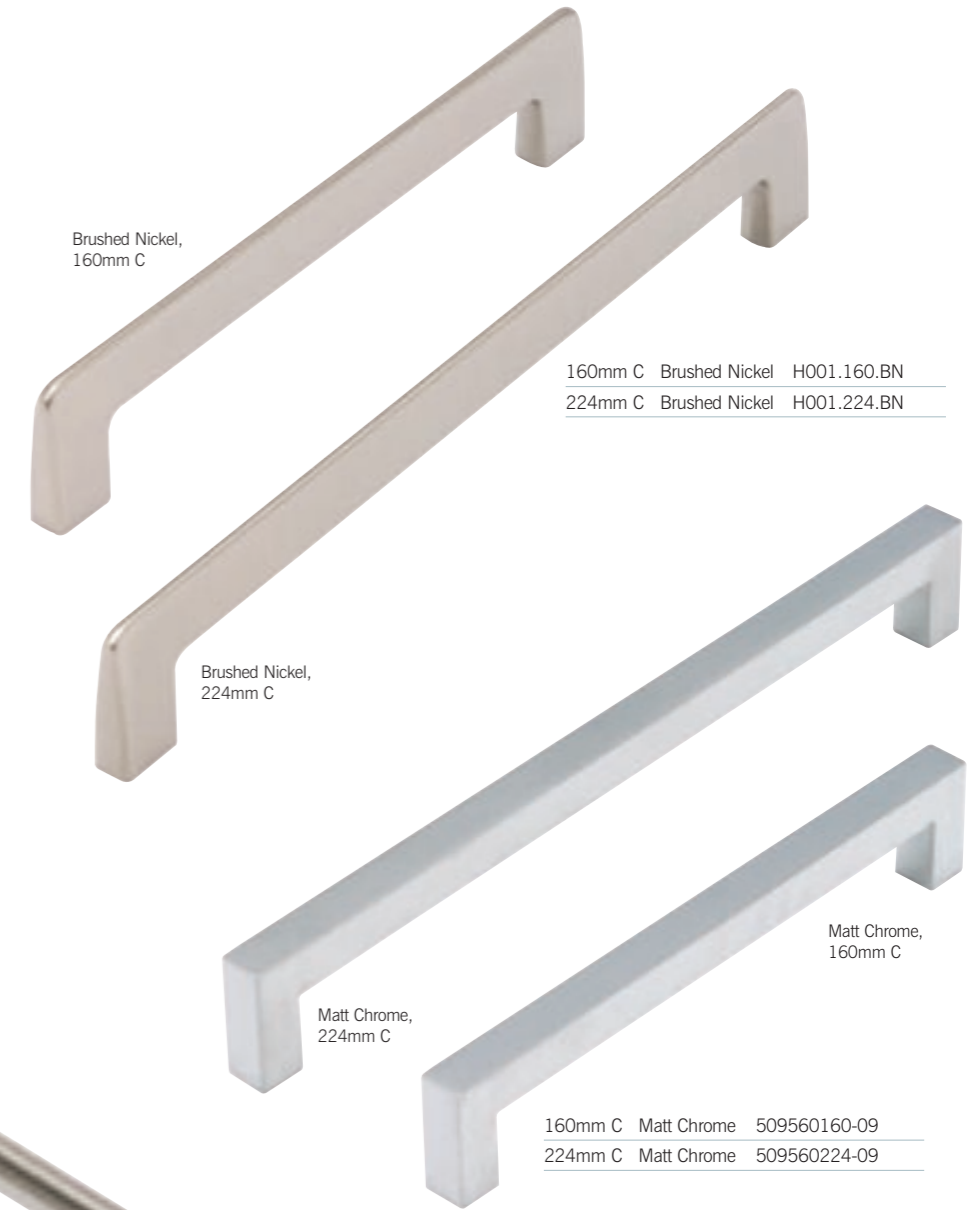

Brushed Nickel,
448mm C

Brushed Nickel,
352mm C

Brushed Nickel,
256mm C

Brushed Nickel,
160mm C

Matt Chrome,
160mm C

160mm C Matt Chrome HBCWL160

Matt Chrome,
160mm C

160mm C Matt Chrome H024.160.MC
Designed specifically for Scoop door see page 135.