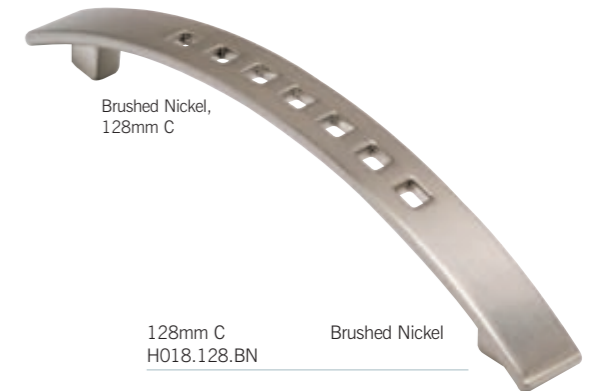

Silk Polished,
160mm C

Brushed Nickel,
758mm C

Brushed Nickel,
632mm C

Brushed Nickel,
456mm C

Brushed Nickel,
356mm C

Brushed Nickel,
256mm C

Brushed Nickel,
156mm C

| | | |
|---------|----------------|-----------|
| 156mm C | Brushed Nickel | KEYBAR156 |
| 256mm C | Brushed Nickel | KEYBAR256 |
| 356mm C | Brushed Nickel | KEYBAR356 |
| 456mm C | Brushed Nickel | KEYBAR456 |
| 632mm C | Brushed Nickel | KEYBAR632 |
| 758mm C | Brushed Nickel | KEYBAR758 |

Handle board 1 consists mainly of value handles, handle board 2 is mainly mid market whilst handle board 3 offers mainly premium handles.

Brushed Nickel, 25mm Ø

Brushed Nickel, 30mm Ø

25mm Ø Brushed Nickel H027.001.BN